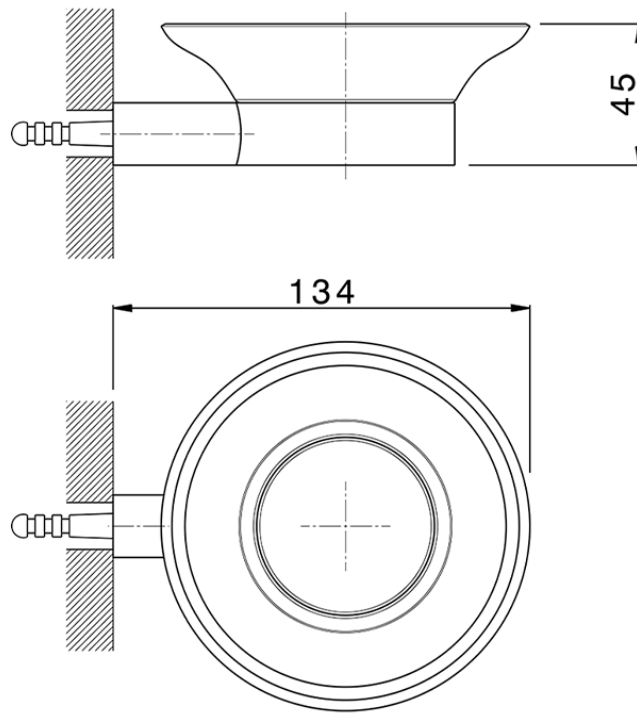

Wall mounted soap-dish_BATHROOM ACCESSORIES_SI090602

SI090602

<https://en.huberitalia.com/wall-mounted-soap-dish-bathroom-accessories-si090602>

2025-02-11