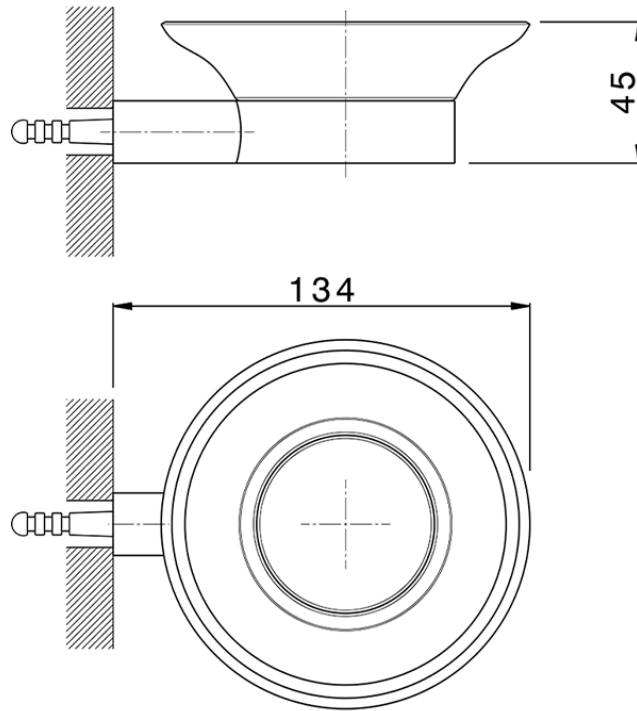

## Wall mounted soap-dish\_BATHROOM ACCESSORIES\_SI090602

SI090602

<https://en.huberitalia.com/wall-mounted-soap-dish-bathroom-accessories-si090602>

2024-12-22