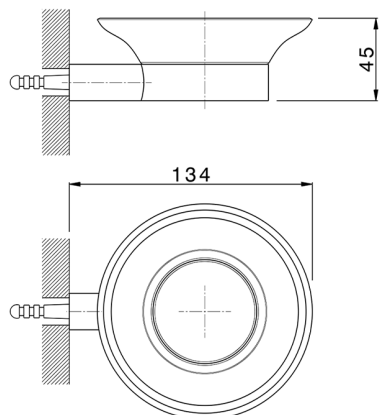

Wall mounted soap-dish_BATHROOM ACCESSORIES_SI090602

MODEL **SI090602**

Wall mounted soap-dish,ceramic basin wall

AVAILABLE FINISHINGS

- **21** 21 Chrome
- **2B** 2B Polished Nickel
- **2F** 2F Brushed Nickel
- **2P** 2P Rose Gold
- **2Q** 2Q Black Titanium
- **40** 40 Matt Black
- **4Q** 4Q Matt White

CHARACTERISTICS

2024-12-22