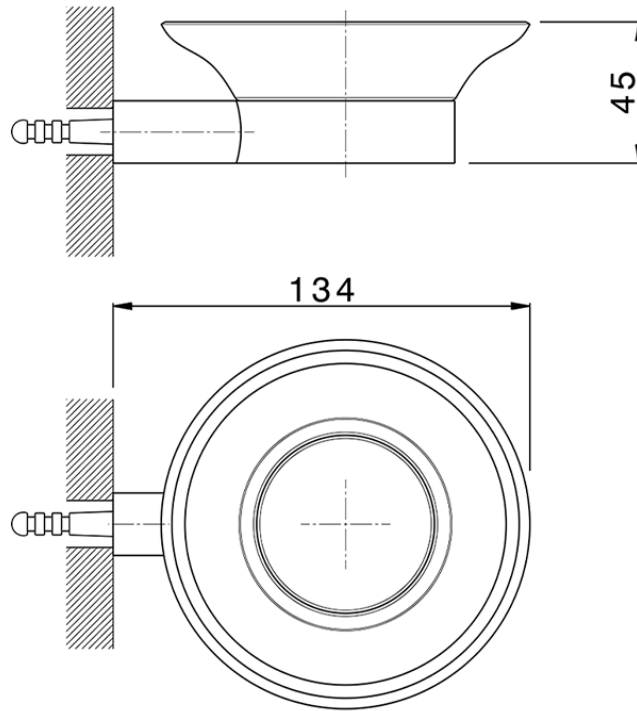

Wall mounted soap-dish_BATHROOM ACCESSORIES_SI090602

SI090602

<https://en.huberitalia.com/wall-mounted-soap-dish-bathroom-accessories-si090602>

2024-12-22