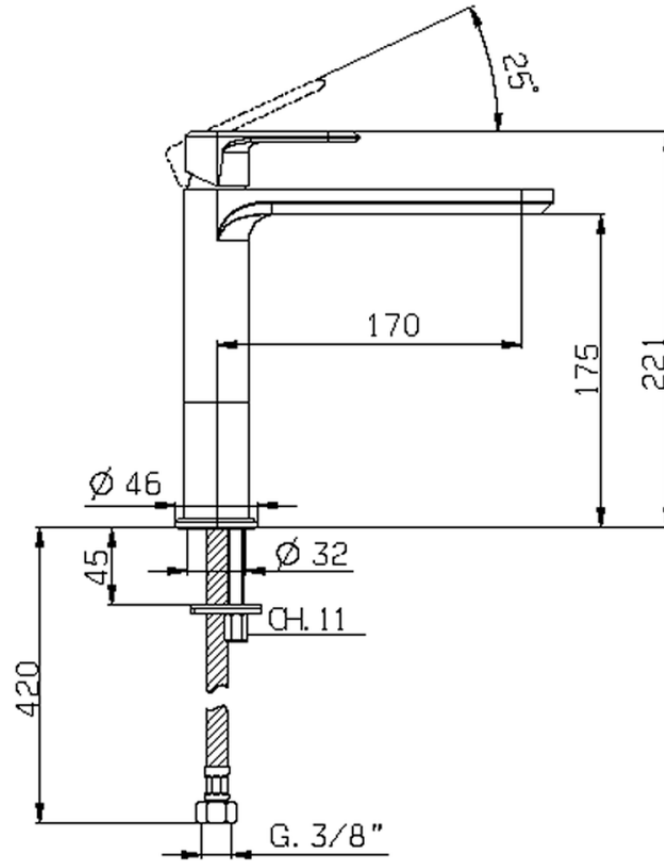

## Single lever 'medium' washbasin mixer LEVITY\_LY001500

LY001500

<https://en.huberitalia.com/single-lever-medium-washbasin-mixer-levity-ly001500>

2024-11-24