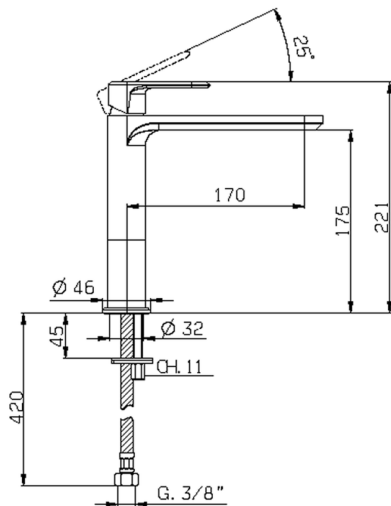

Single lever 'medium' washbasin mixer LEVITY_LY001500

MODEL **LY001500**

Single lever 'medium' washbasin mixer, without waste, G.3/8" stainless steel flexible hose

AVAILABLE FINISHINGS

-  **21** 21 Chrome
-  **2B** 2B Polished Nickel
-  **2F** 2F Brushed Nickel
-  **40** 40 Matt Black
-  **4Q** 4Q Matt White

CHARACTERISTICS

Cartridge Spare Parts **ZZ96550000**

25 mm Cartridge

Single lever 'medium' washbasin mixer LEVITY_LY001500

LY001500

<https://en.huberitalia.com/single-lever-medium-washbasin-mixer-levity-ly001500>