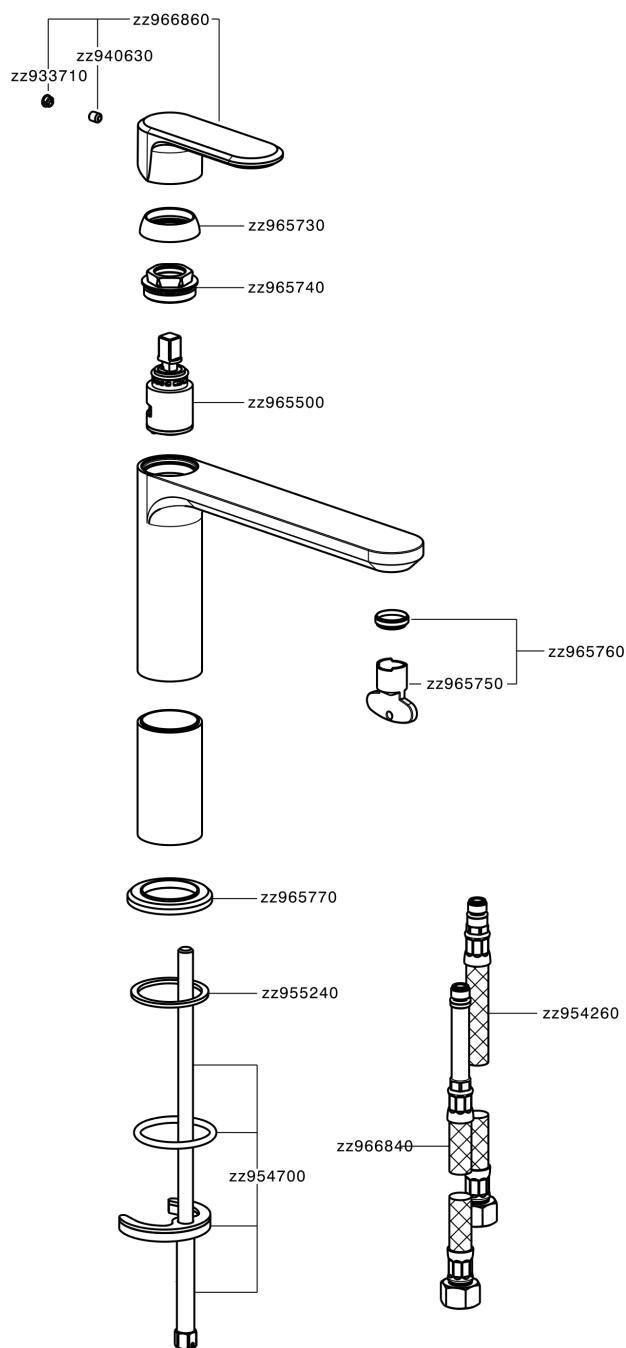

Single lever 'medium' washbasin mixer LEVITY_LY001500

MODEL **LY001500**

Single lever 'medium' washbasin mixer, without waste, G.3/8" stainless steel flexible hose

AVAILABLE FINISHINGS

-  **21** 21 Chrome
-  **2B** 2B Polished Nickel
-  **2F** 2F Brushed Nickel
-  **40** 40 Matt Black
-  **4Q** 4Q Matt White

CHARACTERISTICS

Cartridge Spare Parts **ZZ96550000**

25 mm Cartridge

Single lever 'medium' washbasin mixer LEVITY_LY001500

LY001500

<https://en.huberitalia.com/single-lever-medium-washbasin-mixer-levity-ly001500>