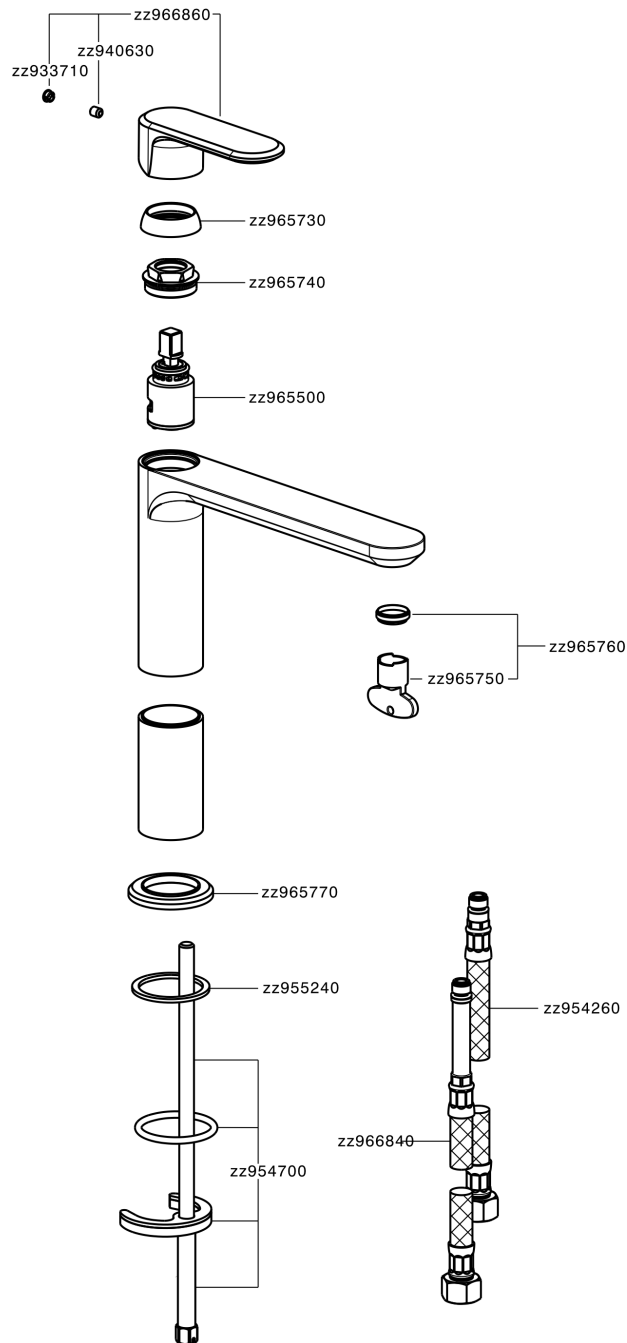

Single lever 'medium' washbasin mixer LEVITY_LY001500

MODEL **LY001500**

Single lever 'medium' washbasin mixer, without waste, G.3/8" stainless steel flexible hose

AVAILABLE FINISHINGS

-  **21** 21 Chrome
-  **2B** 2B Polished Nickel
-  **2F** 2F Brushed Nickel
-  **40** 40 Matt Black
-  **4Q** 4Q Matt White

CHARACTERISTICS

Cartridge Spare Parts **ZZ96550000**

25 mm Cartridge

Single lever 'medium' washbasin mixer LEVITY_LY001500

LY001500

<https://en.huberitalia.com/single-lever-medium-washbasin-mixer-levity-ly001500>