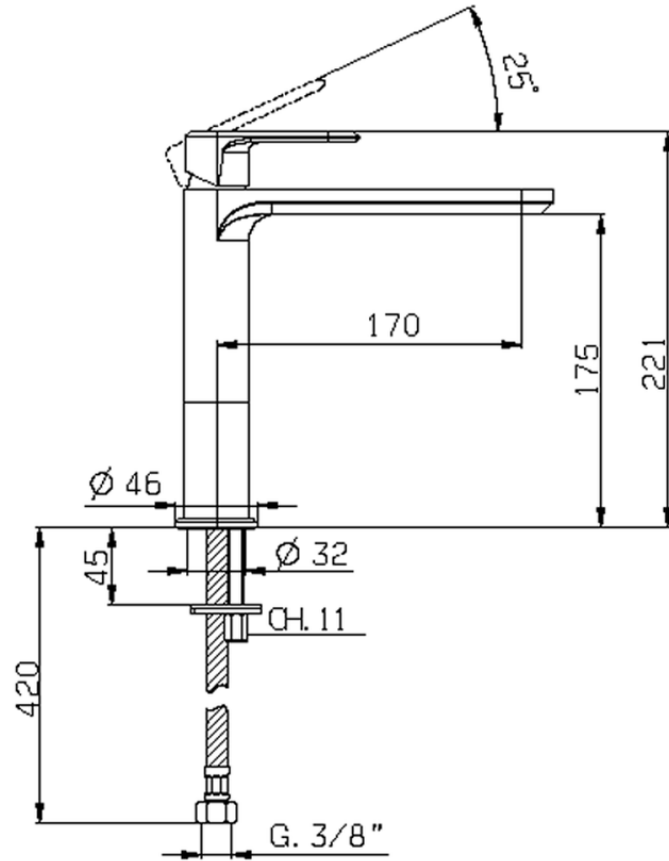

Single lever 'medium' washbasin mixer LEVITY_LY001500

LY001500

<https://en.huberitalia.com/single-lever-medium-washbasin-mixer-levity-ly001500>

2024-11-23