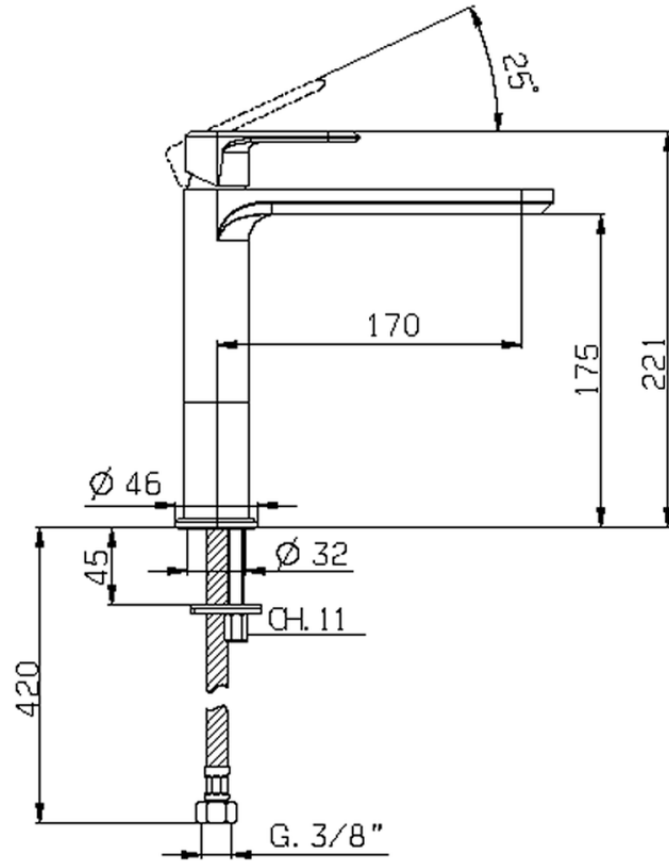

Single lever 'medium' washbasin mixer LEVITY_LY001500

LY001500

<https://en.huberitalia.com/single-lever-medium-washbasin-mixer-levity-ly001500>

2024-11-21