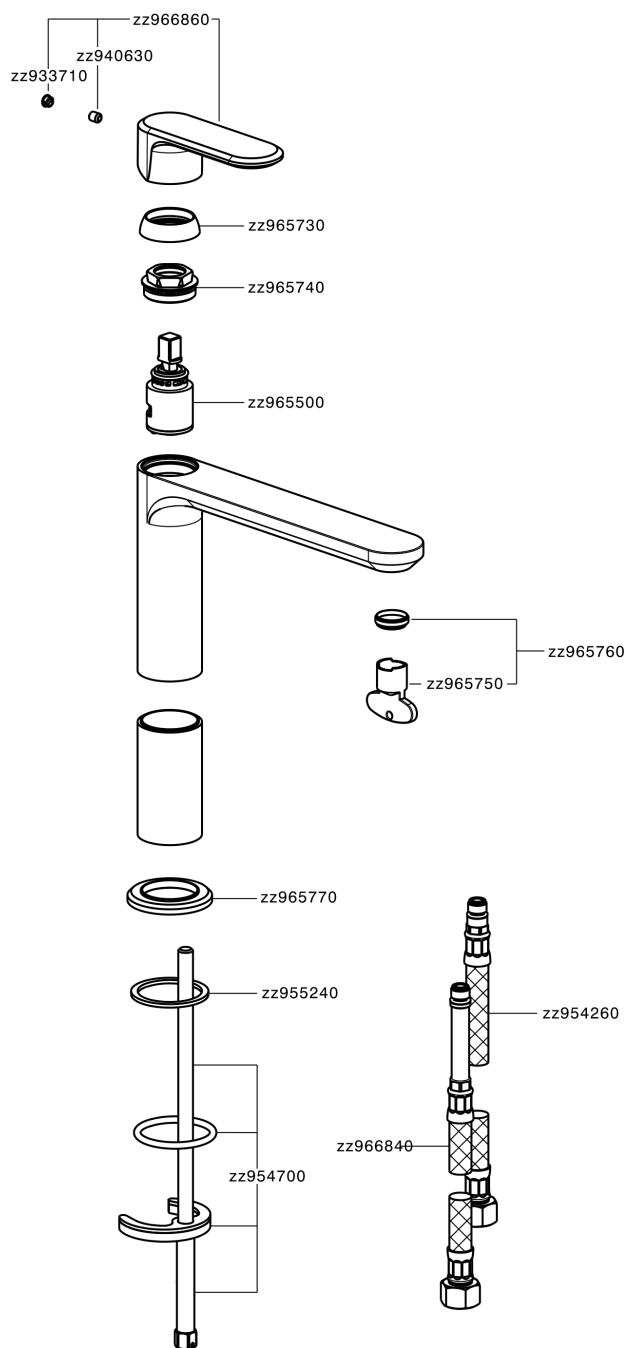

## Single lever 'medium' washbasin mixer LEVITY\_LY001500

LY001500

<https://en.huberitalia.com/single-lever-medium-washbasin-mixer-levity-ly001500>

2024-11-21