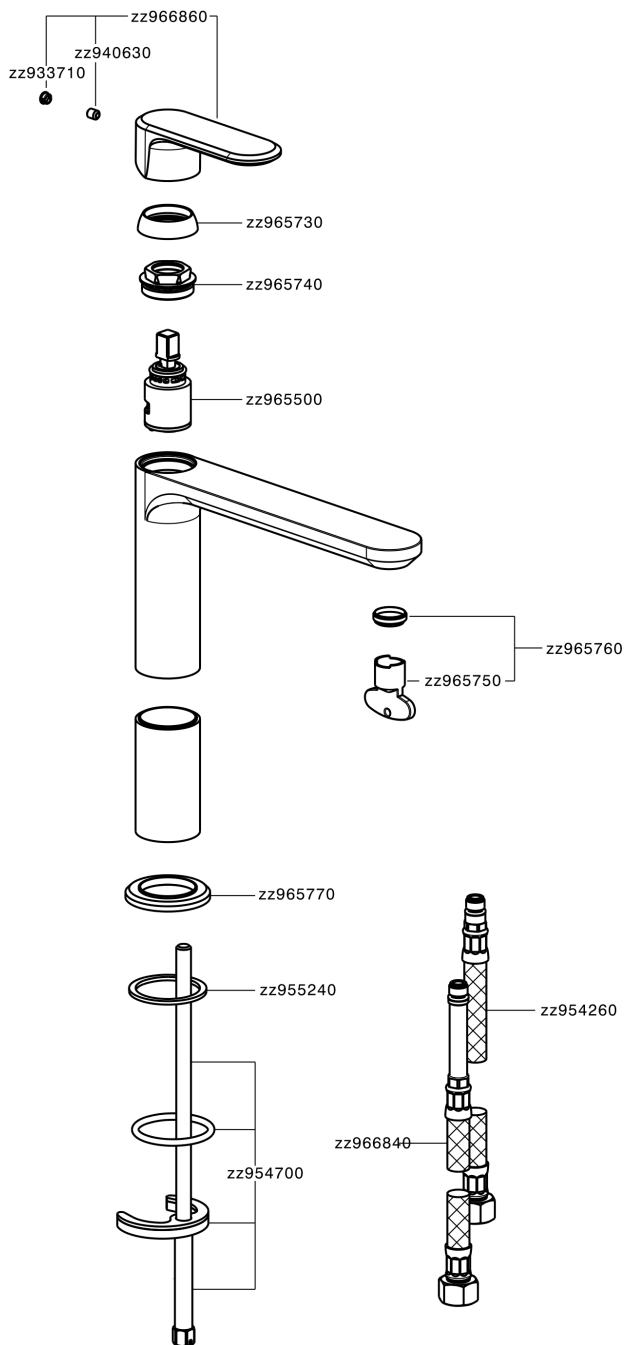

Single lever 'medium' washbasin mixer LEVITY_LY001500

MODEL **LY001500**

Single lever 'medium' washbasin mixer, without waste, G.3/8" stainless steel flexible hose

AVAILABLE FINISHINGS

-  **21** 21 Chrome
-  **2B** 2B Polished Nickel
-  **2F** 2F Brushed Nickel
-  **40** 40 Matt Black
-  **4Q** 4Q Matt White

CHARACTERISTICS

Cartridge Spare Parts **ZZ96550000**

25 mm Cartridge

Single lever 'medium' washbasin mixer LEVITY_LY001500

LY001500

<https://en.huberitalia.com/single-lever-medium-washbasin-mixer-levity-ly001500>