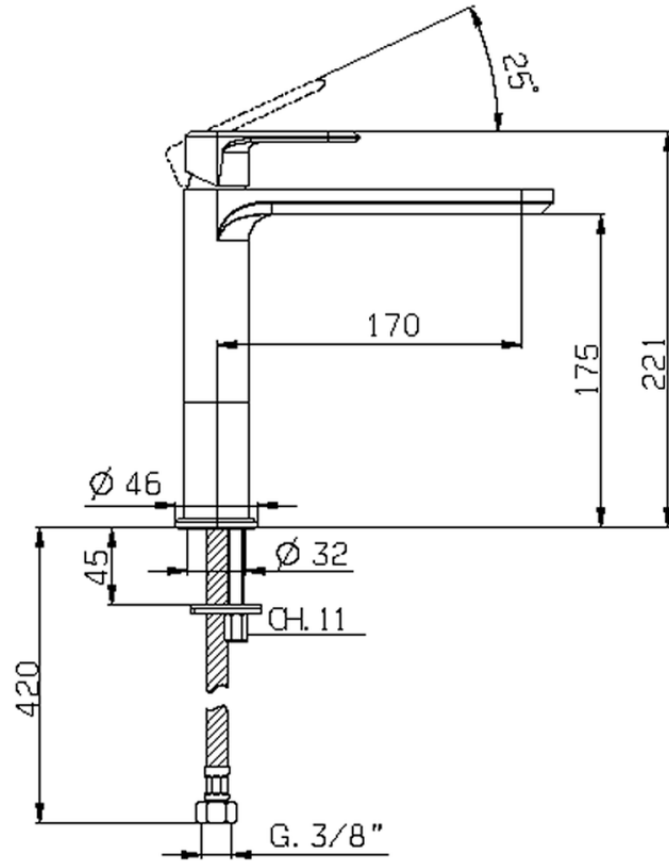

Single lever 'medium' washbasin mixer LEVITY_LY001500

LY001500

<https://en.huberitalia.com/single-lever-medium-washbasin-mixer-levity-ly001500>

2024-11-24