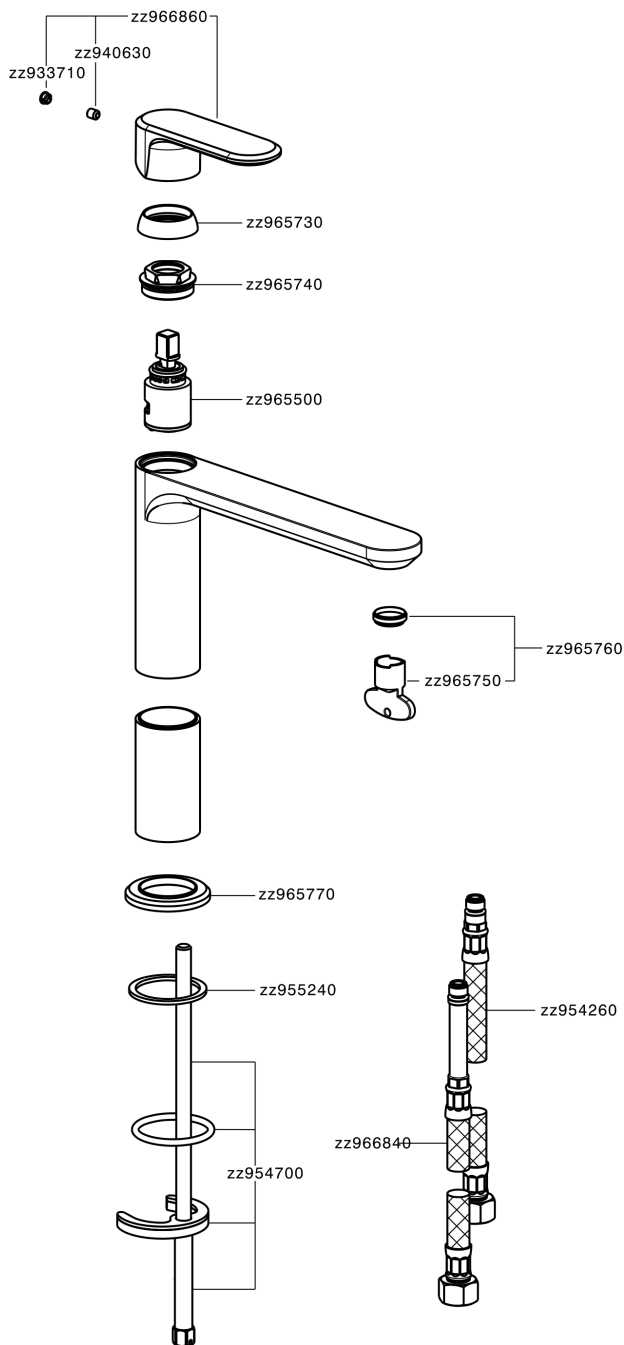

Single lever 'medium' washbasin mixer LEVITY_LY001500

LY001500

<https://en.huberitalia.com/single-lever-medium-washbasin-mixer-levity-ly001500>

2024-11-21