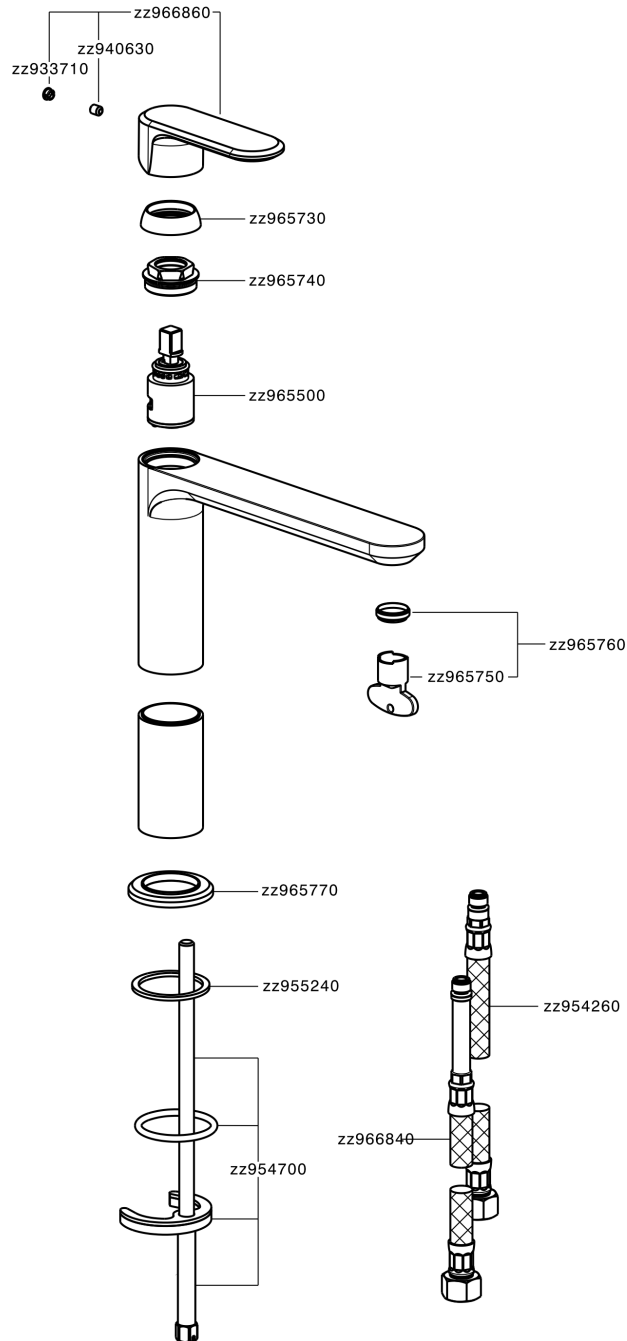

Single lever 'medium' washbasin mixer LEVITY_LY001500

MODEL **LY001500**

Single lever 'medium' washbasin mixer, without waste, G.3/8" stainless steel flexible hose

AVAILABLE FINISHINGS

-  **21** 21 Chrome
-  **2B** 2B Polished Nickel
-  **2F** 2F Brushed Nickel
-  **40** 40 Matt Black
-  **4Q** 4Q Matt White

CHARACTERISTICS

Cartridge Spare Parts **ZZ96550000**

25 mm Cartridge

Single lever 'medium' washbasin mixer LEVITY_LY001500

LY001500

<https://en.huberitalia.com/single-lever-medium-washbasin-mixer-levity-ly001500>