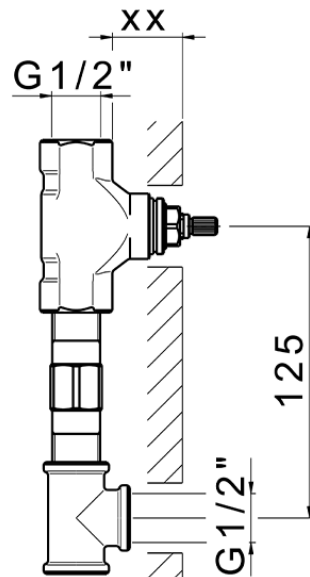

Serie's code	Size XX
CX 1351	20-35
CF 1351	20-35
CX 0331	20-35
CF 0331	20-35
CX 0200	20-35
CF 0200	20-35
BA 1351	20-35
GS 1351	20-35
GL 1351	20-35
MN 1351	20-35
LN 1351	20-35
LV 1351	33-48
LY 1351	33-48
CU 1351	33-48
SM 1351	30-45
AA 1351	10-30
AC 1351	10-30
AR 1351	15-25
PZ 1351	10-30
RG 1351	10-30
TS 1351	10-30
VT 1351	10-30
CS 1351	10-30
WA 1351	45-68
X1 1351	33-45
X2 1351	33-45
X3 1351	33-45
X4 1351	33-45
X5 1351	33-45
RI 1351	20-35
RM 1351	20-35

ZB033510

<https://en.huberitalia.com/concealed-washbasin-mixer-concealed-zb033510>

2025-04-25