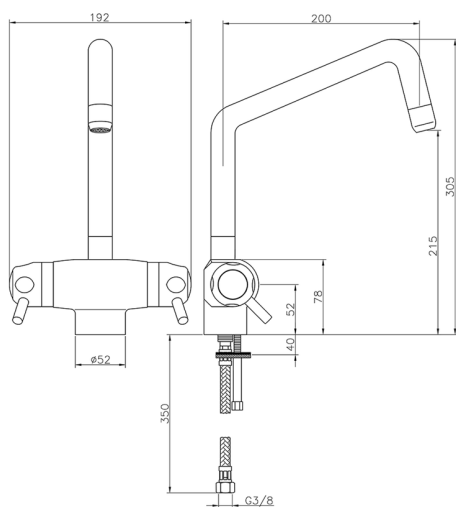

## Thermostatic sink mixer CLINIC&TECHNICAL\_CPT65010

MODEL **CPT65010**

Thermostatic sink mixer, without pop-up waste, G.3/8" stainless steel flexible hose

AVAILABLE FINISHINGS

CHARACTERISTICS

Cartridge Spare Parts **24.02AB.PL**

**12x32 Plus Thermostatic Valve**