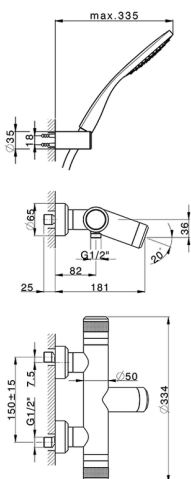

Thermostatic bath mixer, with shower set CHRONOS_CRD21010

MODEL **CRD21010**

Thermostatic bath mixer, with shower set, wall mounted adjustable handshower bracket, 130 mm ABS Emotion one spray handshower, 150 cm SUPREME smooth flexible hose

AVAILABLE FINISHINGS

-  **21** 21 Chrome
-  **2F** 2F Brushed Nickel
-  **2Q** 2Q Black Titanium

CHARACTERISTICS

Cartridge Spare Parts **22.04A.AR - ZZ97279004**

Argo 2 (long filter) Thermostatic Valve

DeviaStop

The Huber Devia Stop technology allows to adjust the water flow and to direct it to the selected output point (overhead soaker, hand shower, etc).

SafeTouch

The Huber SafeTouch system maintains the mixer body cool to the touch during operation.