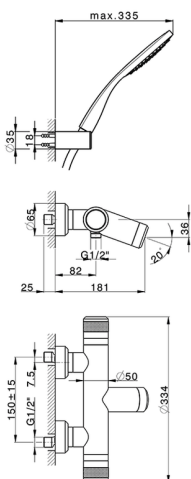

## Thermostatic bath mixer, with shower set CHRONOS\_CRD21010

MODEL **CRD21010**

Thermostatic bath mixer, with shower set, wall mounted adjustable handshower bracket, 130 mm ABS Emotion one spray handshower, 150 cm SUPREME smooth flexible hose

### CHARACTERISTICS

Cartridge Spare Parts **22.04A.AR - ZZ97279004**

**Argo 2 (long filter) Thermostatic Valve**