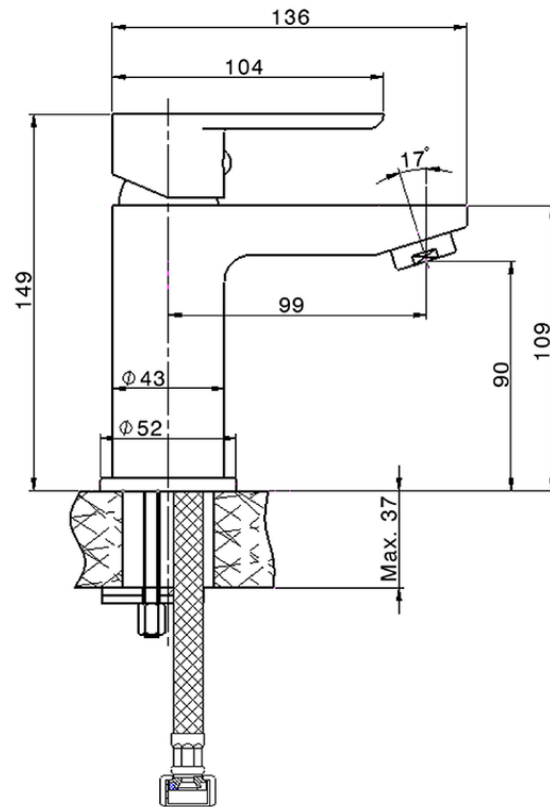

## Single lever washbasin mixer SATURNO\_SN000544

SN000544

<https://en.huberitalia.com/single-lever-washbasin-mixer-saturno-sn000544>

2024-11-21