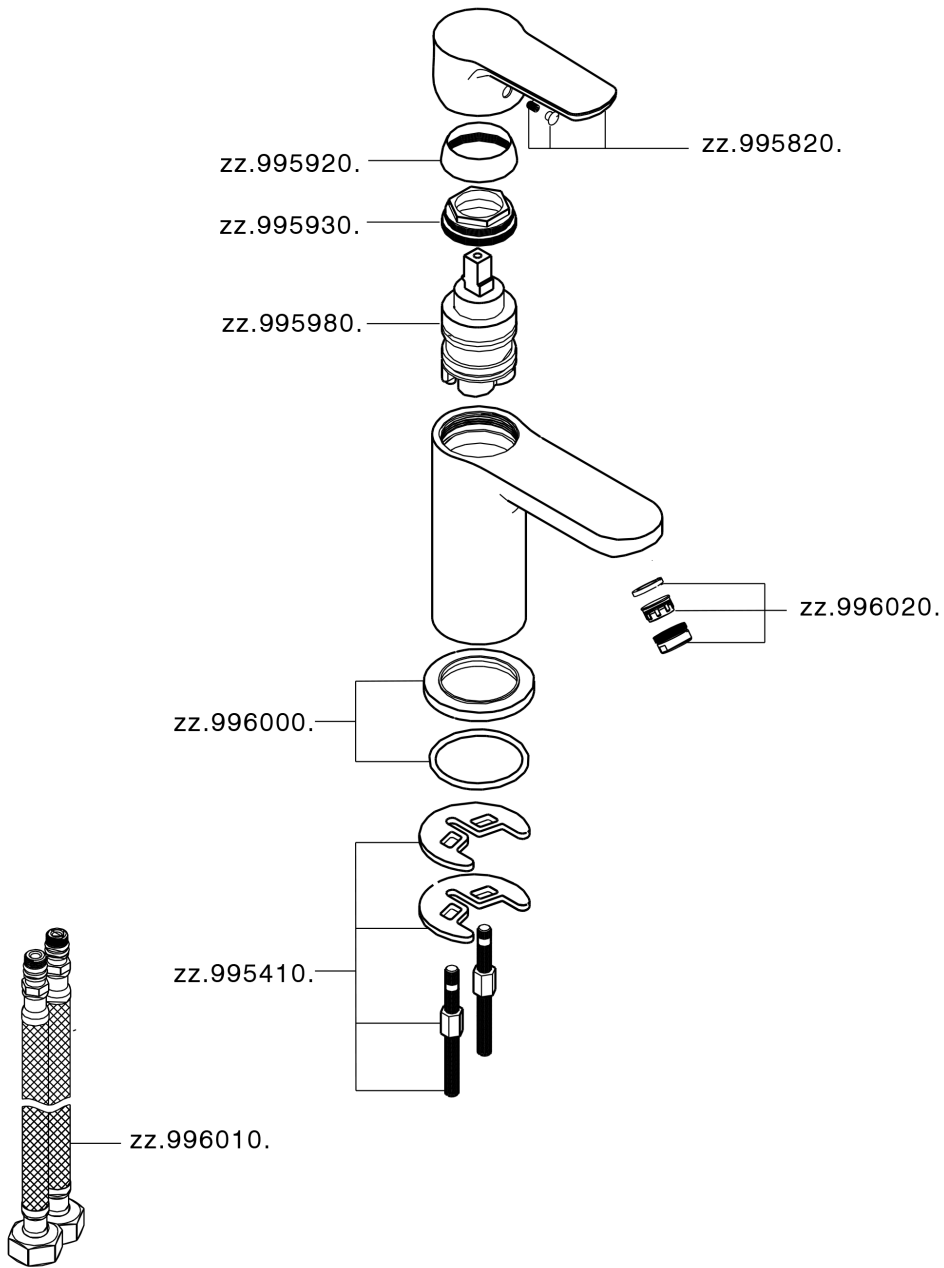

Single lever washbasin mixer SATURNO_SN000544

SN000544

<https://en.huberitalia.com/single-lever-washbasin-mixer-saturno-sn000544>

2024-11-21