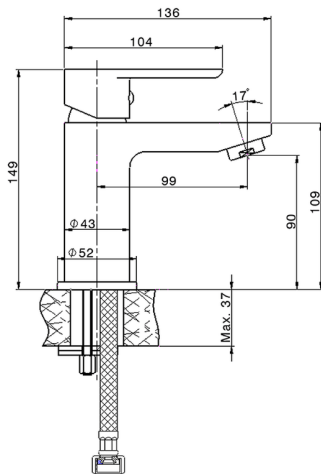

Single lever washbasin mixer SATURNO_SN000544

MODEL **SN000544**

Single lever washbasin mixer, without pop-up waste, G.3/8" stainless steel flexible hose

AVAILABLE FINISHINGS

CHARACTERISTICS

Cartridge Spare Parts **ZZ99750000**

35 mm Cartridge

Single lever washbasin mixer SATURNO_SN000544

SN000544

<https://en.huberitalia.com/single-lever-washbasin-mixer-saturno-sn000544>

2024-11-21