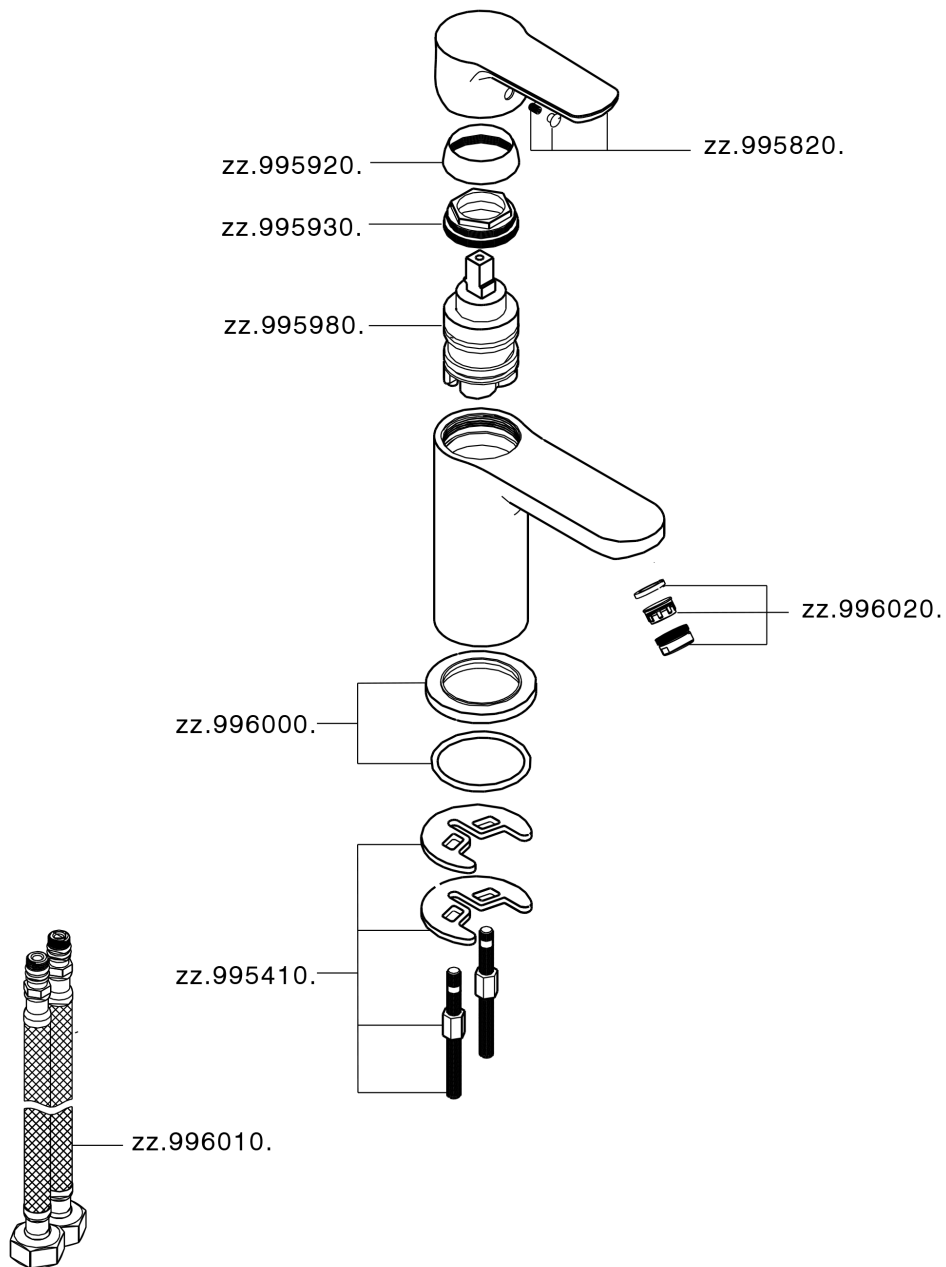

Single lever washbasin mixer SATURNO_SN000544

MODEL **SN000544**

Single lever washbasin mixer, without pop-up waste, G.3/8" stainless steel flexible hose

AVAILABLE FINISHINGS

CHARACTERISTICS

Cartridge Spare Parts **ZZ99750000**

35 mm Cartridge

Single lever washbasin mixer SATURNO_SN000544

SN000544

<https://en.huberitalia.com/single-lever-washbasin-mixer-saturno-sn000544>

2024-11-21