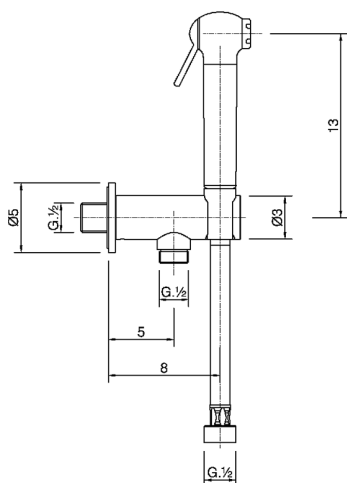

Bidet handshower set COMMUNITY_SF007910

MODEL **SF007910**

Bidet handshower set, wall mounted bracket with safety valve, Bidet handshower, 120 cm PVC flexible hose

AVAILABLE FINISHINGS

-  **21** 21 Chrome
-  **24** 24 Gold

CHARACTERISTICS

Bidet handshower

2024-11-23