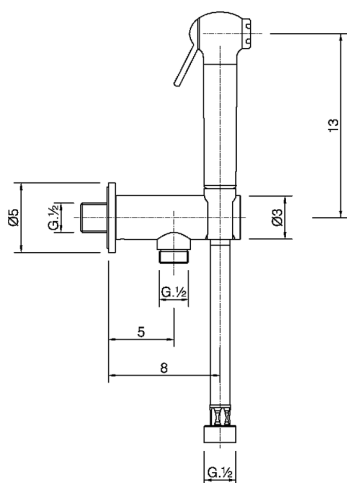

CHARACTERISTICS

Bidet handshower