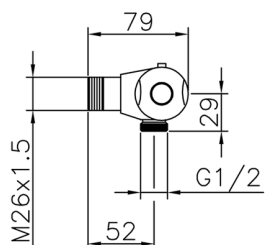

Thermostatic shower mixer CLINIC&TECHNICAL_56.76H.

MODEL **56.76H.**

Thermostatic shower mixer, without shower set, 160 mm center, 1/2" M Flexible connection

AVAILABLE FINISHINGS

CR CR Chrome

CHARACTERISTICS

Cartridge Spare Parts **22.03A.AR - ZZ97080004**

Argo 1 (short filter) Thermostatic Valve

Thermostatic

The Huber thermostatic is your personal water manager, helping you to handle, control and save water and energy.