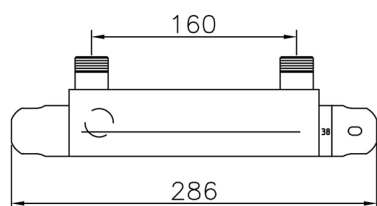

AVAILABLE FINISHINGS

CR CR Chrome

CHARACTERISTICS

Cartridge Spare Parts **22.03A.AR - ZZ97080004**

Argo 1 (short filter) Thermostatic Valve

Thermostatic

The Huber thermostatic is your personal water manager, helping you to handle, control and save water and energy.