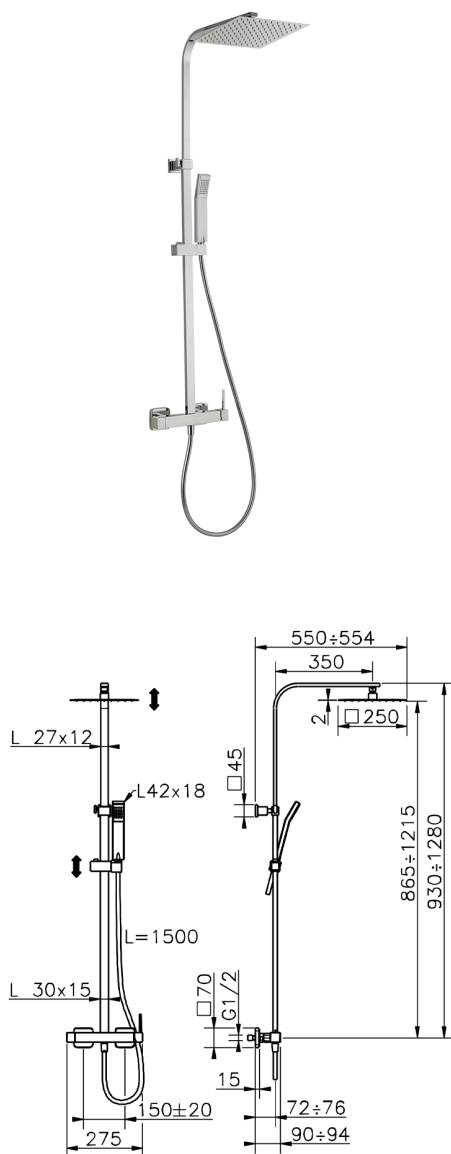

## 2-function single lever shower set NUOVA EGO\_QT0R4031

MODEL **QT0R4031**

2-function single lever shower set, 2-outlet deviator, adjustable riser column, sliding shower bracket, 42x18 mm ABS Quad one spray handshower, 250x250 mm INOX square showerhead 2 mm thick, 150 cm smooth SILVERFLEX Flexible Hose

AVAILABLE FINISHINGS

CHARACTERISTICS

Cartridge Spare Parts **ZZ94240000**

**25 mm Cartridge**

2024-12-22