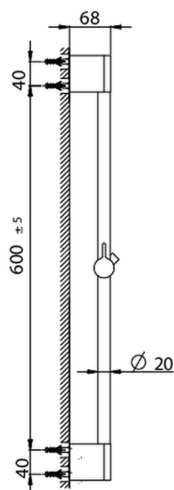

## Levity sliding bar SHOWER\_SS012060

MODEL **SS012060**

Sliding bar, 61 cm sliding rail bar with sliding bracket

AVAILABLE FINISHINGS

CHARACTERISTICS

2024-11-15