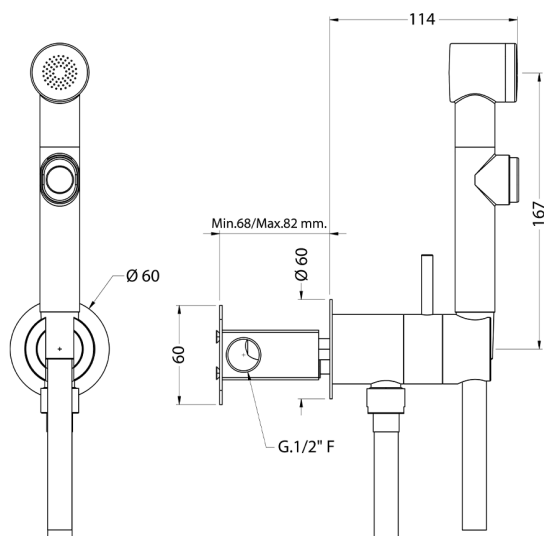

Bidet handshower set COMMUNITY_H3007945

MODEL **H3007945**

Bidet handshower set, round wall bracket, gradual mixing of hot & cold water, with concealed part, ABS
Bidet handshower - 120 cm PVC flexible hose

AVAILABLE FINISHINGS

CHARACTERISTICS

Bidet handshower

MixedWater

The Huber Mixed Water system enables the gradual mixing of hot and cold water.

2026-04-05