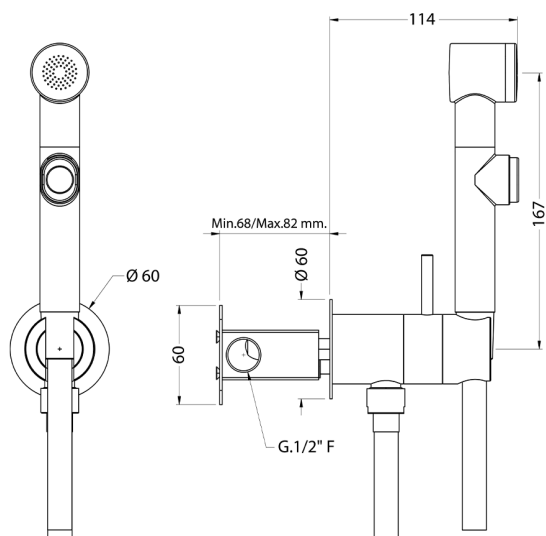

Bidet handshower set COMMUNITY_H3007945

MODEL **H3007945**

Bidet handshower set, round wall bracket, gradual mixing of hot & cold water, with concealed part, ABS
Bidet handshower - 120 cm PVC flexible hose

AVAILABLE FINISHINGS

CHARACTERISTICS

Bidet handshower

MixedWater

The Huber Mixed Water system enables the gradual mixing of hot and cold water.

2026-06-13