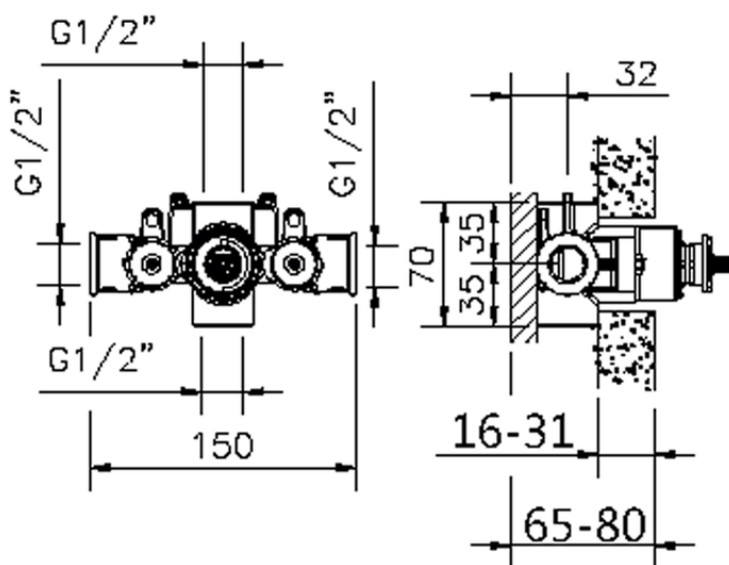

## Exposed part for concealed thermo.shower valve THERMO\_VT007200

VT007200

<https://en.huberitalia.com/exposed-part-for-concealed-thermo-shower-valve-thermo-vt007200>

ZB007201

<https://en.huberitalia.com/1-2-concealed-thermostatic-shower-valve-concealed-zb007201>