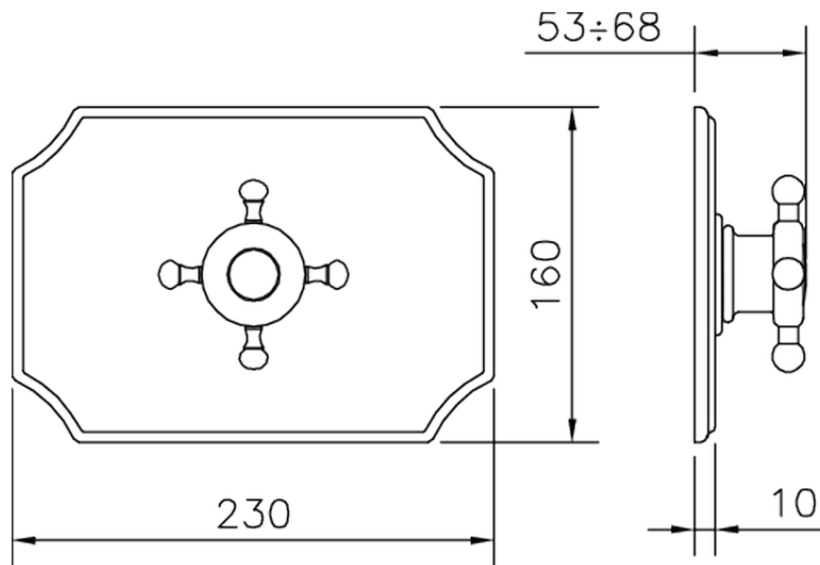

Exposed part for concealed thermo.shower valve THERMO_VT007200

VT007200

<https://en.huberitalia.com/exposed-part-for-concealed-thermo-shower-valve-thermo-vt007200>

ZB007201

<https://en.huberitalia.com/1-2-concealed-thermostatic-shower-valve-concealed-zb007201>