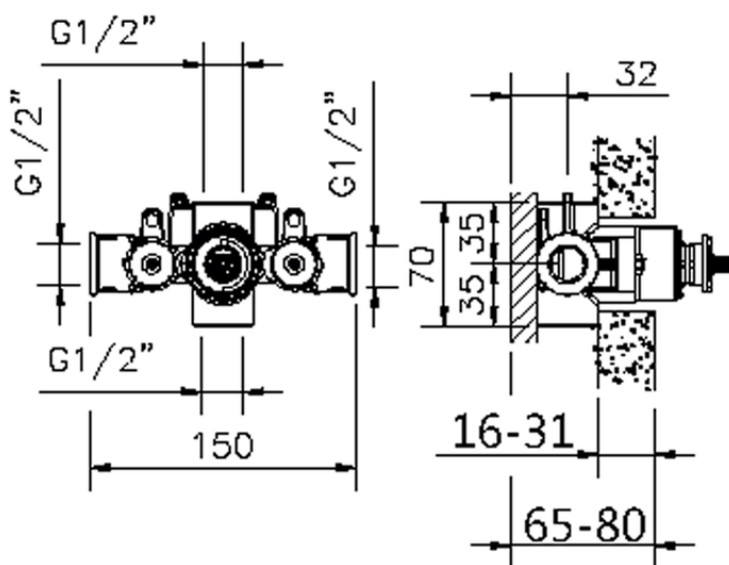

Exposed part for concealed thermo.shower valve THERMO_VT007200

VT007200

<https://en.huberitalia.com/exposed-part-for-concealed-thermo-shower-valve-thermo-vt007200>

ZB007201

<https://en.huberitalia.com/1-2-concealed-thermostatic-shower-valve-concealed-zb007201>