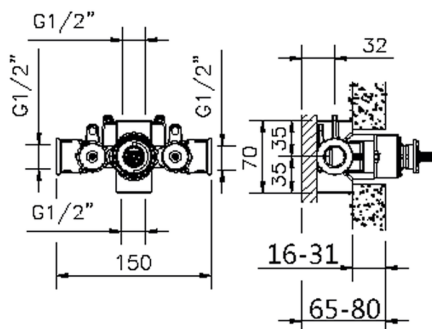

-  **21** 21 Chrome
-  **27** 27 Old Bronze
-  **2A** 2A Satin Brushed Nickel
-  **2G** 2G Antique Gold
-  **2W** 2W Brushed Gold

CHARACTERISTICS

Installation **Concealed**
 Required concealed parts **ZB007201**

1/2" Concealed thermostatic shower valve, without Stopvalve, without trim kit

AVAILABLE FINISHINGS

 **04** 04 Without finishing

CHARACTERISTICS

Installation	Concealed
Cartridge Spare Parts	24.04A.PP
8x20 Plus P Thermostatic Valve	
Concealed	1