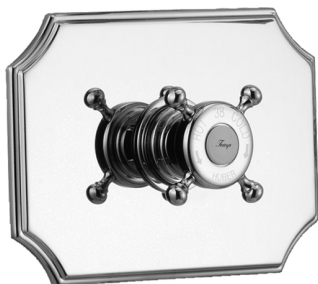

Exposed part for concealed thermo.shower valve THERMO_VT007200

MODEL **VT007200**

Exposed part for concealed thermo.shower valve, without Stopvalve, without concealed part, for items ZB007201-ZB007221

AVAILABLE FINISHINGS

-  **21** 21 Chrome
-  **27** 27 Old Bronze
-  **2A** 2A Satin Brushed Nickel
-  **2G** 2G Antique Gold
-  **2W** 2W Brushed Gold

CHARACTERISTICS

Installation **Concealed**
 Required concealed parts **ZB007201**

Thermostatic

The Huber thermostatic is your personal water manager, helping you to handle, control and save water and energy.

1/2" Concealed thermostatic shower valve CONCEALED_ZB007201

MODEL **ZB007201**

1/2" Concealed thermostatic shower valve, without Stopvalve, without trim kit

AVAILABLE FINISHINGS

 **04** 04 Without finishing

CHARACTERISTICS

Installation	Concealed
Cartridge Spare Parts	24.04A.PP
8x20 Plus P Thermostatic Valve	
Concealed	1