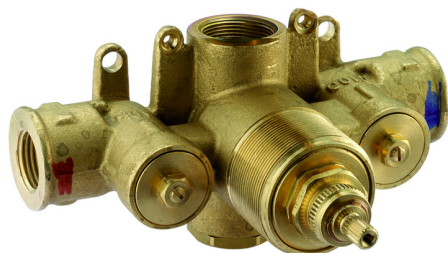

Exposed part for concealed thermo.shower valve THERMO_VT007200

MODEL **VT007200**

Exposed part for concealed thermo.shower valve, without Stopvalve, without concealed part, for items ZB007201-ZB007221

AVAILABLE FINISHINGS

-  **21** 21 Chrome
-  **27** 27 Old Bronze
-  **2A** 2A Satin Brushed Nickel
-  **2G** 2G Antique Gold
-  **2W** 2W Brushed Gold

CHARACTERISTICS

Installation **Concealed**
 Required concealed parts **ZB007201**

Thermostatic

The Huber thermostatic is your personal water manager, helping you to handle, control and save water and energy.

1/2" Concealed thermostatic shower valve CONCEALED_ZB007201

MODEL **ZB007201**

1/2" Concealed thermostatic shower valve, without Stopvalve, without trim kit

AVAILABLE FINISHINGS

 **04** 04 Without finishing

CHARACTERISTICS

Installation	Concealed
Cartridge Spare Parts	24.04A.PP
8x20 Plus P Thermostatic Valve	
Concealed	1