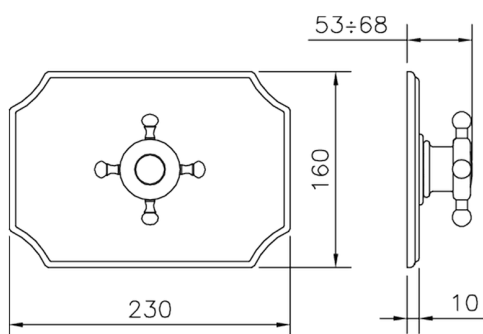

Exposed part for concealed thermo.shower valve THERMO_VT007200

MODEL **VT007200**

Exposed part for concealed thermo.shower valve, without Stopvalve, without concealed part, for items ZB007201-ZB007221

AVAILABLE FINISHINGS

-  **21** 21 Chrome
-  **27** 27 Old Bronze
-  **2A** 2A Satin Brushed Nickel
-  **2G** 2G Antique Gold
-  **2W** 2W Brushed Gold

CHARACTERISTICS

Installation **Concealed**
 Required concealed parts **ZB007201**

1/2" Concealed thermostatic shower valve, without Stopvalve, without trim kit

AVAILABLE FINISHINGS

 **04** 04 Without finishing

CHARACTERISTICS

Installation	Concealed
Cartridge Spare Parts	24.04A.PP
8x20 Plus P Thermostatic Valve	
Concealed	1