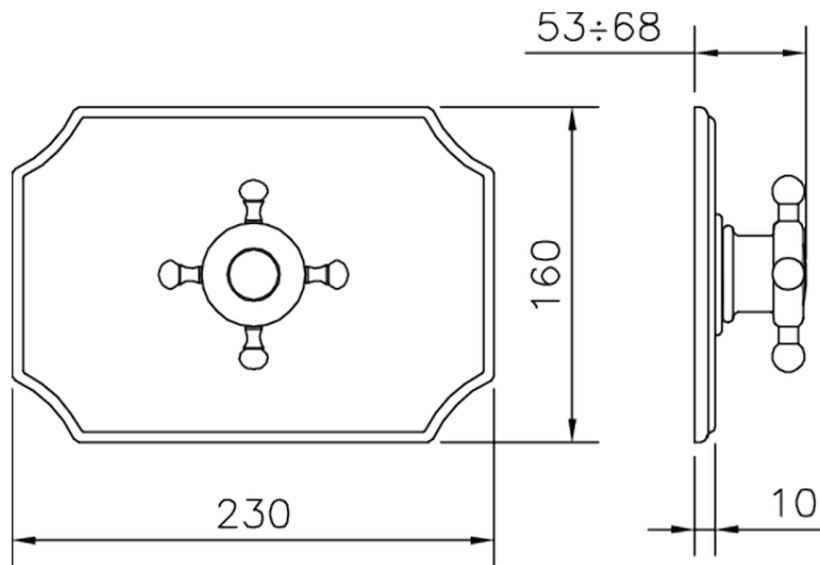

## Exposed part for concealed thermo.shower valve THERMO\_VT007200

VT007200

<https://en.huberitalia.com/exposed-part-for-concealed-thermo-shower-valve-thermo-vt007200>

ZB007201

<https://en.huberitalia.com/1-2-concealed-thermostatic-shower-valve-concealed-zb007201>