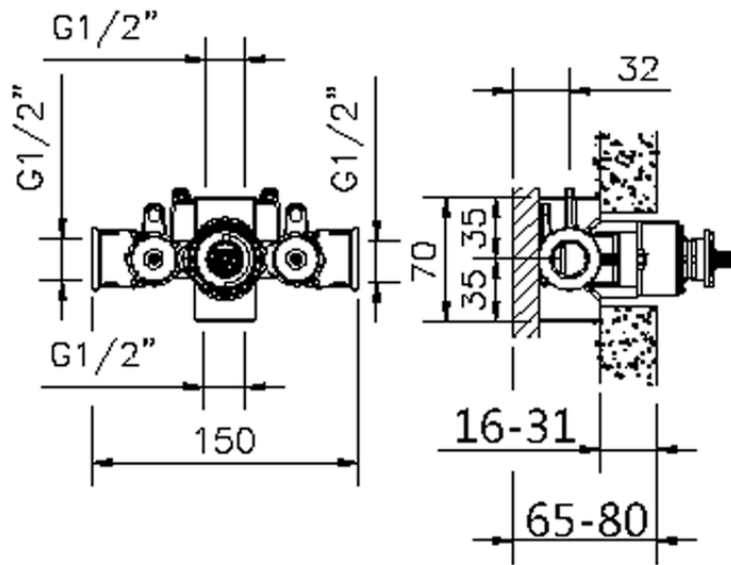

## Exposed part for concealed thermo.shower valve THERMO\_VT007200

VT007200

<https://en.huberitalia.com/exposed-part-for-concealed-thermo-shower-valve-thermo-vt007200>

ZB007201

<https://en.huberitalia.com/1-2-concealed-thermostatic-shower-valve-concealed-zb007201>