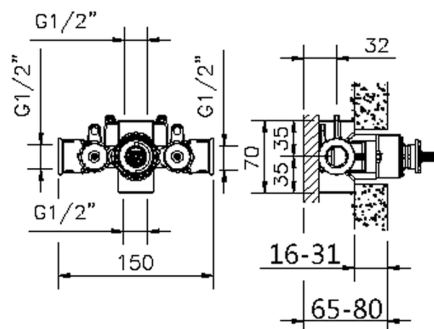

-  **21** 21 Chrome
-  **27** 27 Old Bronze
-  **2A** 2A Satin Brushed Nickel
-  **2G** 2G Antique Gold
-  **2W** 2W Brushed Gold

CHARACTERISTICS

Installation **Concealed**
 Required concealed parts **ZB007201**

1/2" Concealed thermostatic shower valve, without Stopvalve, without trim kit

AVAILABLE FINISHINGS

 **04** 04 Without finishing

CHARACTERISTICS

Installation	Concealed
Cartridge Spare Parts	24.04A.PP
8x20 Plus P Thermostatic Valve	
Concealed	1