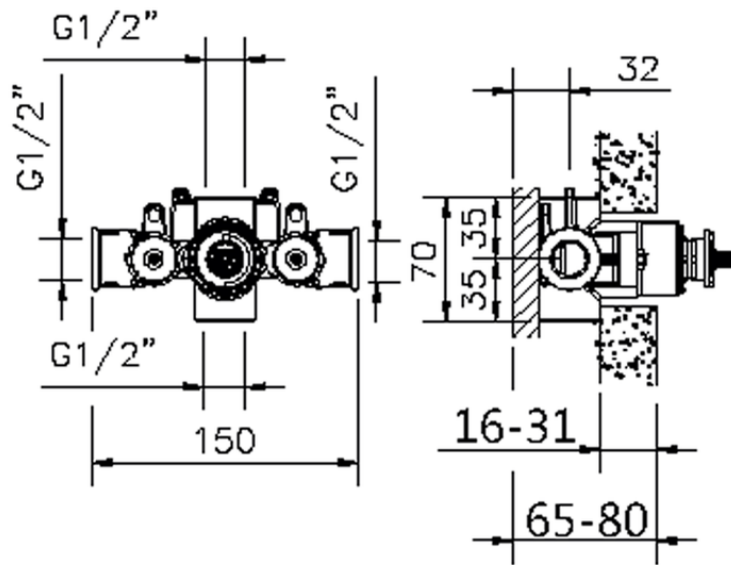

Exposed part for concealed thermo.shower valve THERMO_VT007200

VT007200

<https://en.huberitalia.com/exposed-part-for-concealed-thermo-shower-valve-thermo-vt007200>

ZB007201

<https://en.huberitalia.com/1-2-concealed-thermostatic-shower-valve-concealed-zb007201>