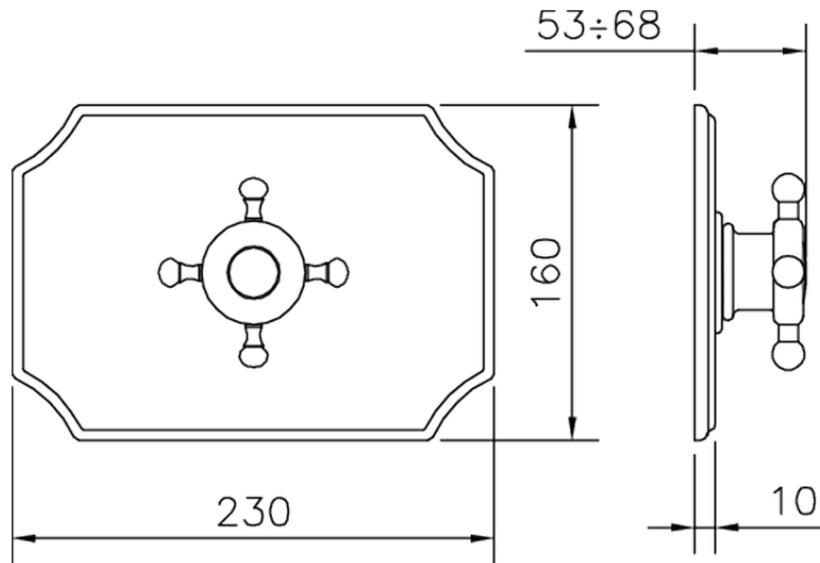

Exposed part for concealed thermo.shower valve THERMO_VT007200

VT007200

<https://en.huberitalia.com/exposed-part-for-concealed-thermo-shower-valve-thermo-vt007200>

ZB007201

<https://en.huberitalia.com/1-2-concealed-thermostatic-shower-valve-concealed-zb007201>