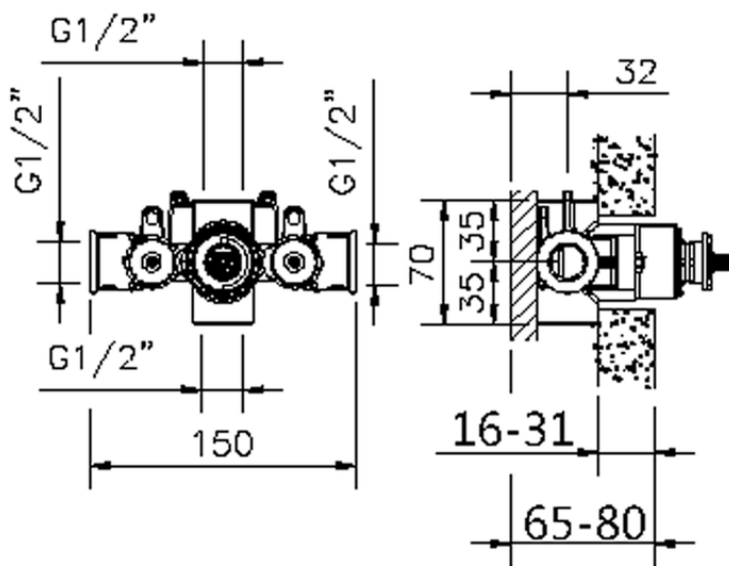

Exposed part for concealed thermo.shower valve THERMO_VT007200

VT007200

<https://en.huberitalia.com/exposed-part-for-concealed-thermo-shower-valve-thermo-vt007200>

ZB007201

<https://en.huberitalia.com/1-2-concealed-thermostatic-shower-valve-concealed-zb007201>