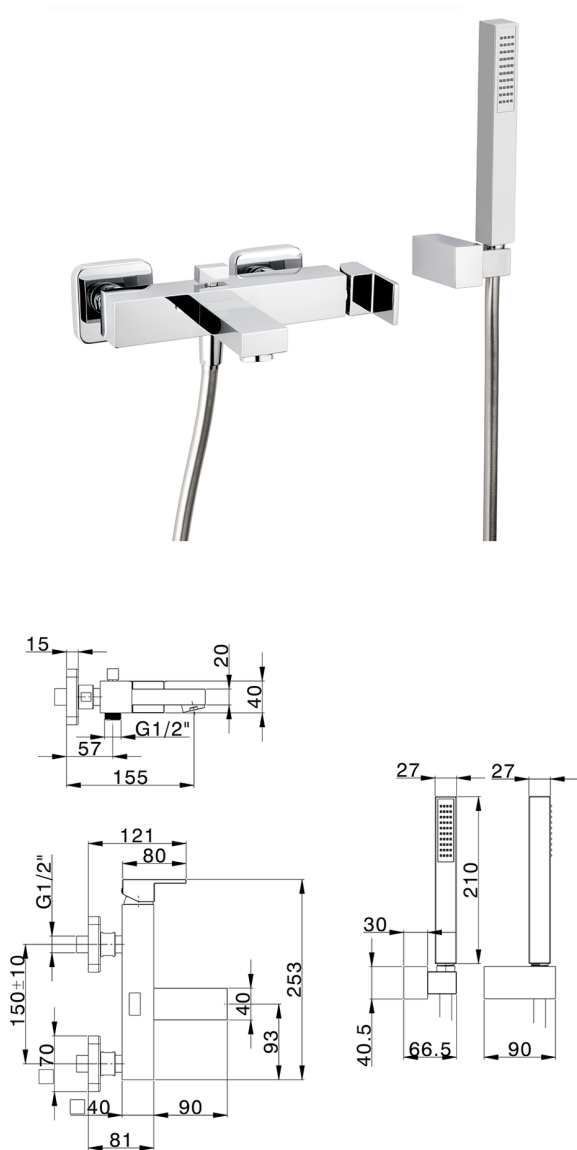

Single lever bath mixer, with shower set NUOVA EGO_NE000124

MODEL **NE000124**

Single lever bath mixer, with shower set, wall mounted adjustable handshower bracket, ABS 27x27mm one spray minimalist square handshower, 150 cm smooth SILVERFLEX Flexible Hose

AVAILABLE FINISHINGS

-  **21** 21 Chrome
-  **2F** 2F Brushed Nickel
-  **40** 40 Matt Black
-  **4Q** 4Q Matt White

CHARACTERISTICS

Cartridge Spare Parts **ZZ97179000**

35 mm Cartridge

2024-11-23