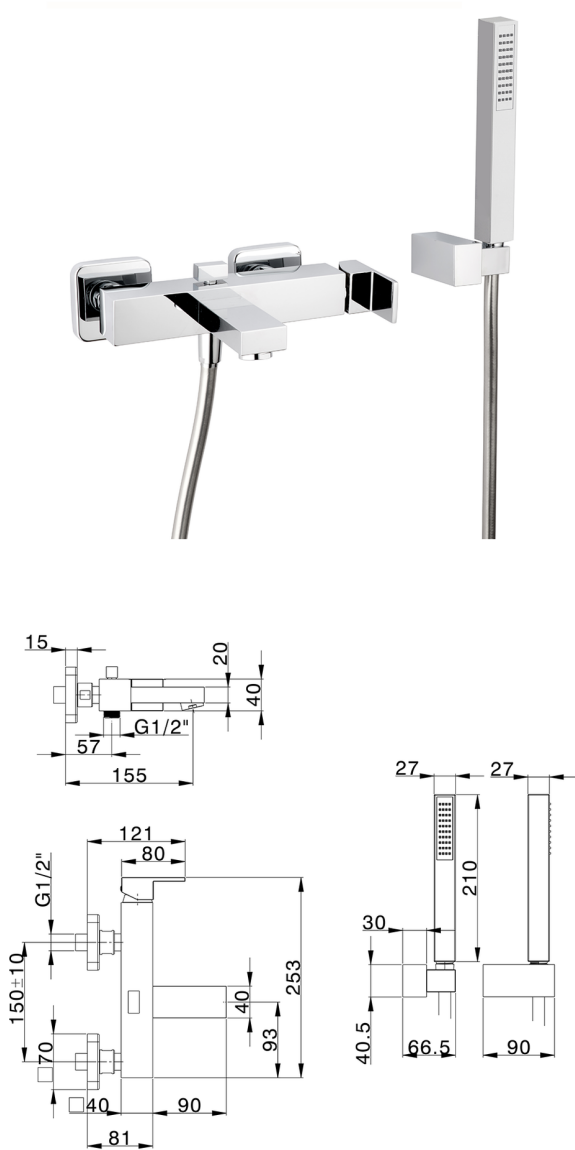

Single lever bath mixer, with shower set NUOVA EGO_NE000124

MODEL **NE000124**

Single lever bath mixer, with shower set, wall mounted adjustable handshower bracket, ABS 27x27mm one spray minimalist square handshower, 150 cm smooth SILVERFLEX Flexible Hose

AVAILABLE FINISHINGS

-  **21** 21 Chrome
-  **2F** 2F Brushed Nickel
-  **40** 40 Matt Black
-  **4Q** 4Q Matt White

CHARACTERISTICS

Cartridge Spare Parts **ZZ97179000**

35 mm Cartridge

2024-11-21