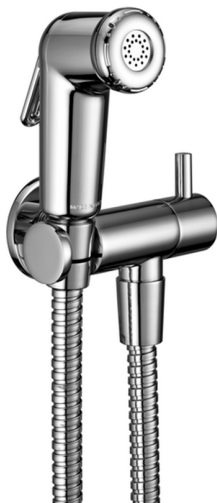

Bidet handshower set HYGENIC SHOWERS_BC007900

MODEL **BC007900**

Bidet handshower set, wall mounted bracket with 1/2" stopvalve, Bidet handshower, Brass 120 cm flexible hose

AVAILABLE FINISHINGS

CHARACTERISTICS

Bidet handshower

2024-11-15