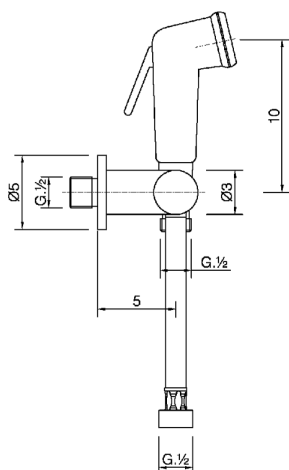

Bidet handshower set HYGENIC SHOWERS_BC007900

MODEL **BC007900**

Bidet handshower set, wall mounted bracket with 1/2" stopvalve, Bidet handshower, Brass 120 cm flexible hose

AVAILABLE FINISHINGS

CHARACTERISTICS

Bidet handshower

2024-11-15