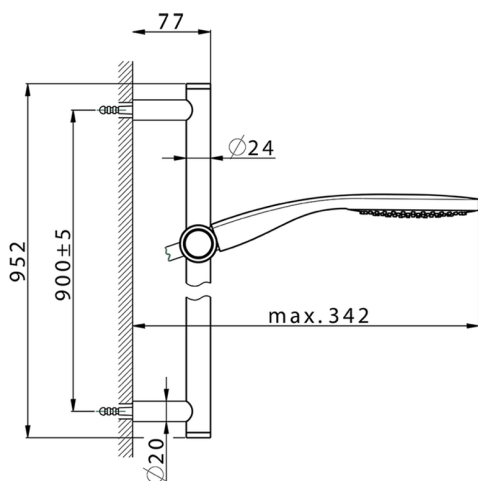

CHARACTERISTICS

2026-06-13