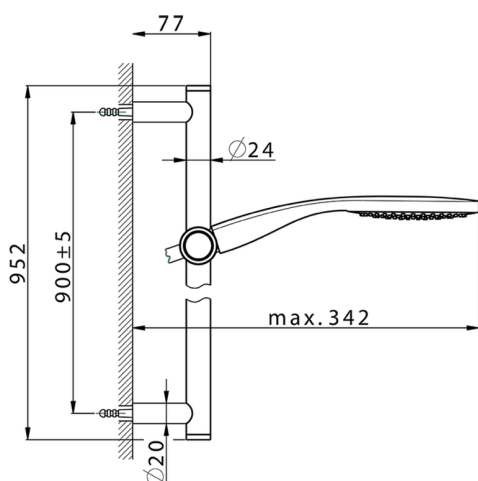

CHARACTERISTICS

2026-05-17