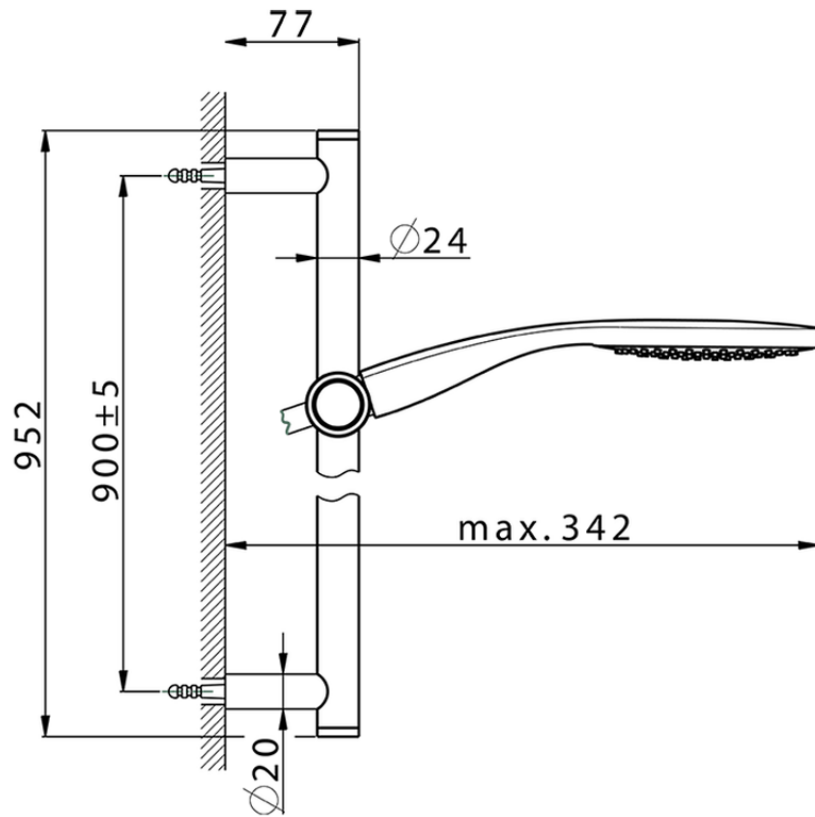

Slide rail shower set SHOWER_CR003111

CR003111

<https://en.huberitalia.com/slide-rail-shower-set-shower-cr003111>

2026-05-17