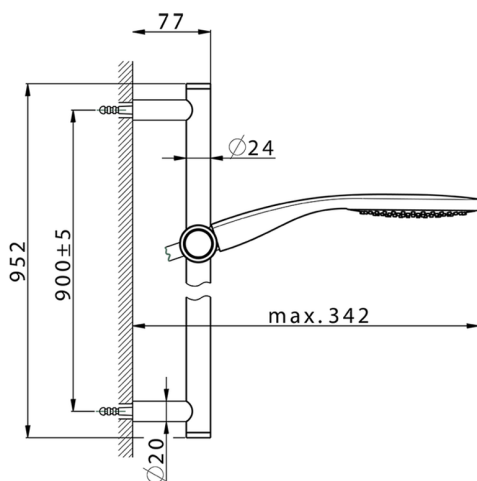

CHARACTERISTICS

2026-06-10