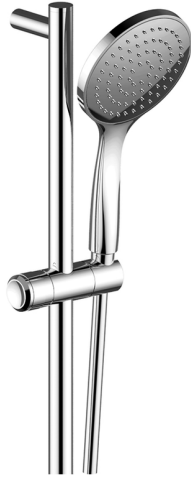

Slide rail shower set SHOWER_CR003111

MODEL **CR003111**

Slide rail shower set, 90 cm Brass slide bar $\varnothing 24$ w/brass sliding bracket, 130 mm ABS Emotion one spray handshower, 150 cm SUPREME smooth flexible hose

AVAILABLE FINISHINGS

-  **21** 21 Chrome
-  **2F** 2F Brushed Nickel
-  **2Q** 2Q Black Titanium

CHARACTERISTICS

2026-06-10