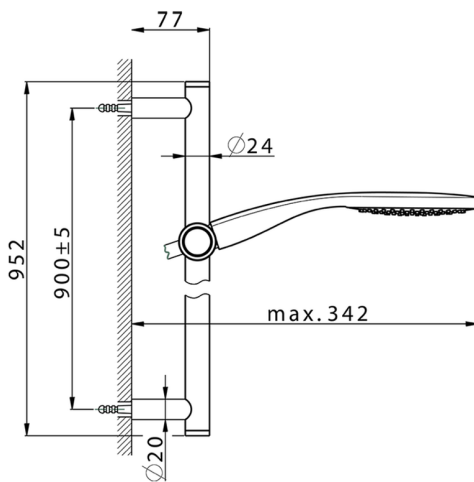

CHARACTERISTICS

2026-06-10