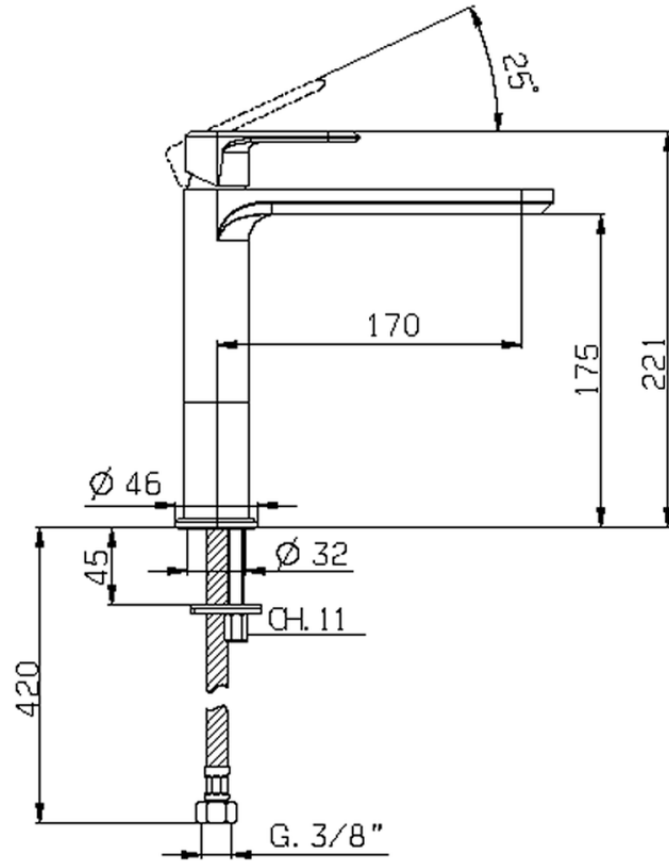

Single lever 'medium' washbasin mixer LEVITY_LY001500

LY001500

<https://en.huberitalia.com/single-lever-medium-washbasin-mixer-levity-ly001500>

2026-02-24