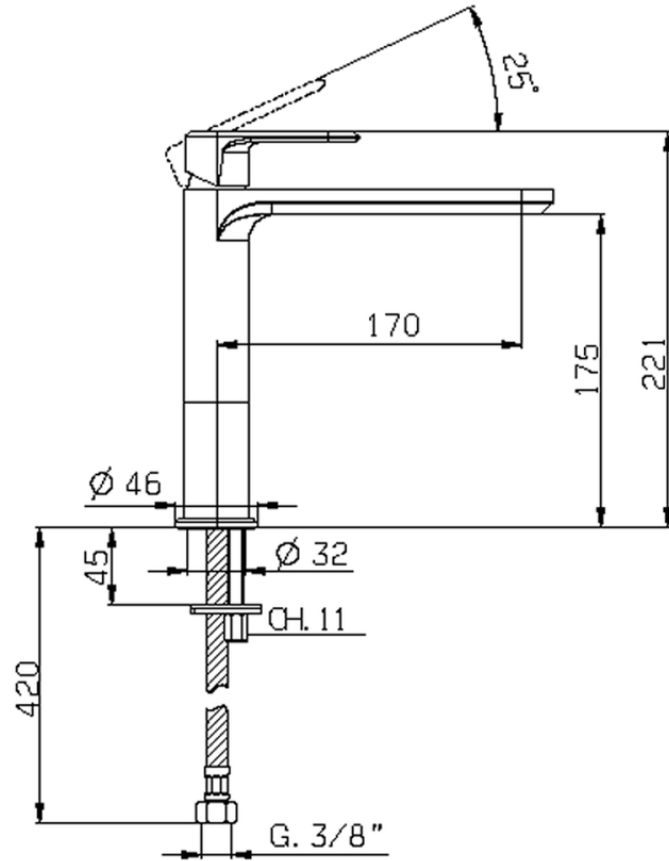

Single lever 'medium' washbasin mixer LEVITY_LY001500

LY001500

<https://en.huberitalia.com/single-lever-medium-washbasin-mixer-levity-ly001500>

2026-06-06