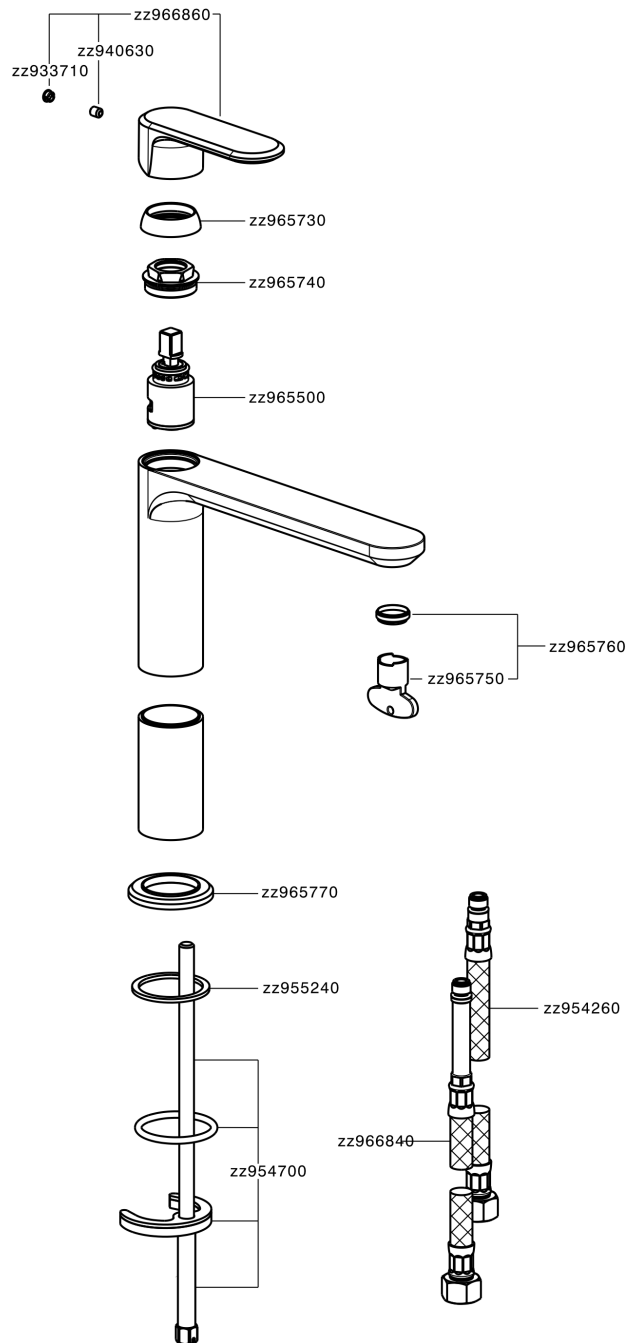

Single lever 'medium' washbasin mixer LEVITY_LY001500

LY001500

<https://en.huberitalia.com/single-lever-medium-washbasin-mixer-levity-ly001500>

2026-02-24