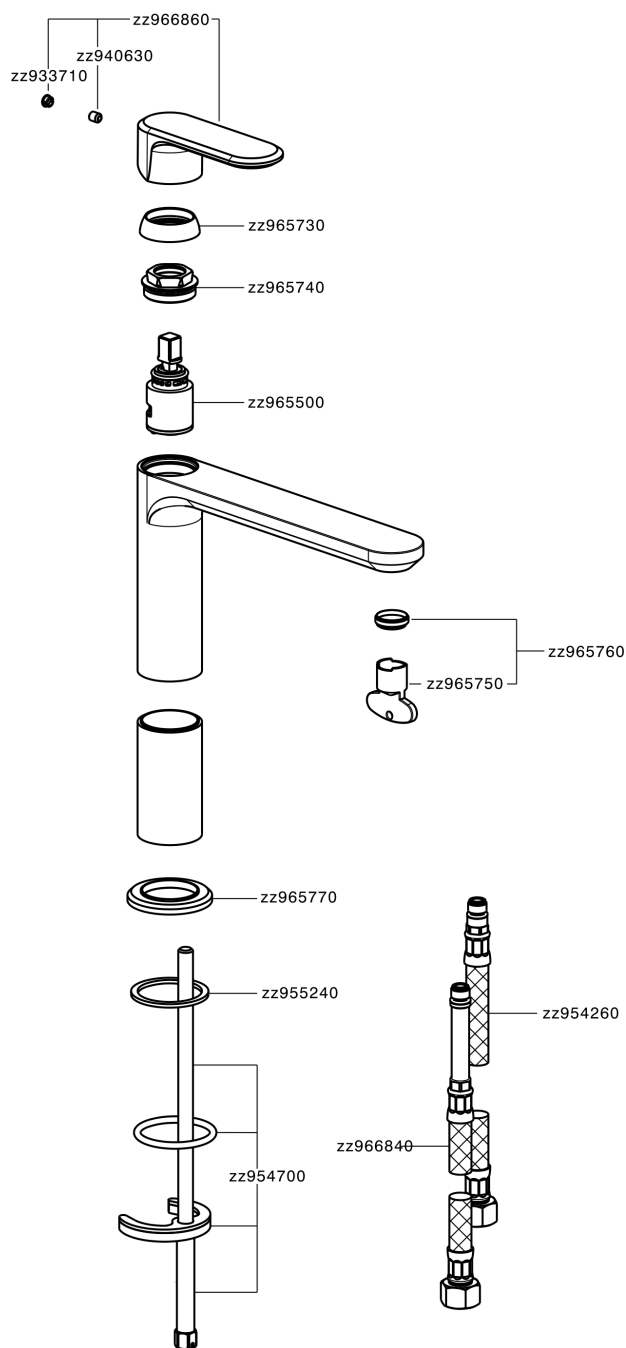

## Single lever 'medium' washbasin mixer LEVITY\_LY001500

MODEL **LY001500**

Single lever 'medium' washbasin mixer, without waste, G. 3/8" stainless steel flexible hose

### CHARACTERISTICS

Cartridge Spare Parts **ZZ96550000**

**25 mm Cartridge**

## Single lever 'medium' washbasin mixer LEVITY\_LY001500

LY001500

<https://en.huberitalia.com/single-lever-medium-washbasin-mixer-levity-ly001500>

2026-06-06