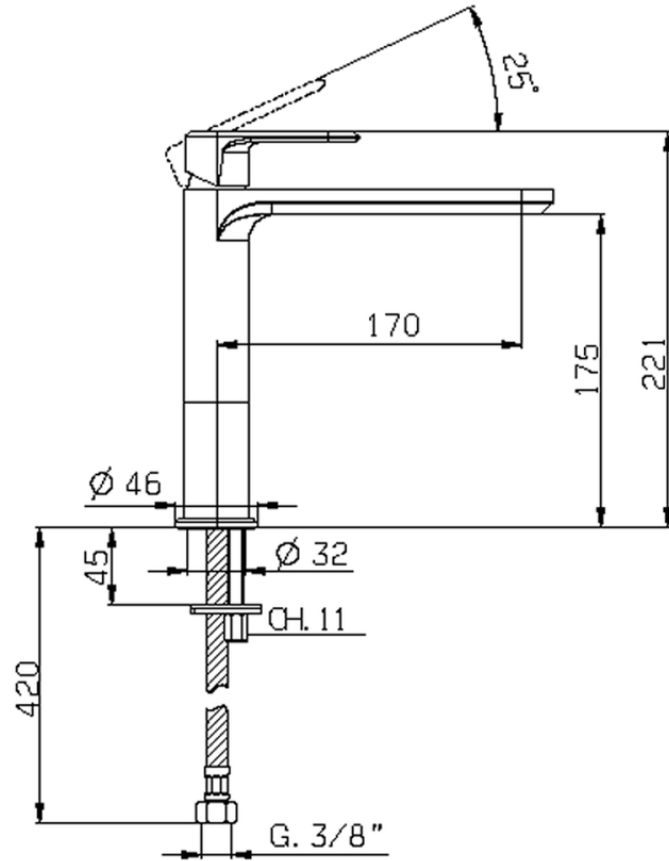

Single lever 'medium' washbasin mixer LEVITY_LY001500

LY001500

<https://en.huberitalia.com/single-lever-medium-washbasin-mixer-levity-ly001500>

2026-06-13