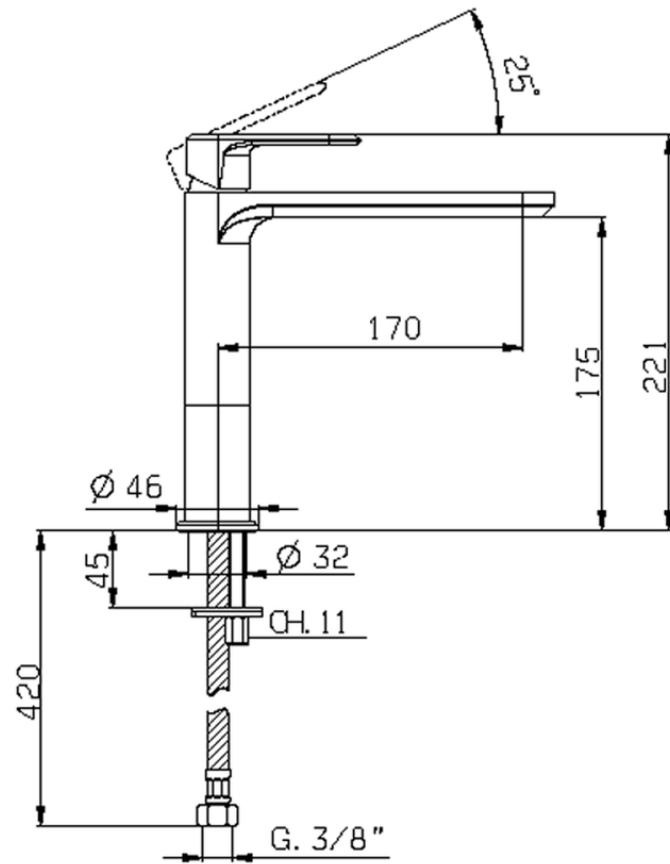

Single lever 'medium' washbasin mixer LEVITY\_LY001500

LY001500

<https://en.huberitalia.com/single-lever-medium-washbasin-mixer-levity-ly001500>

2026-05-15