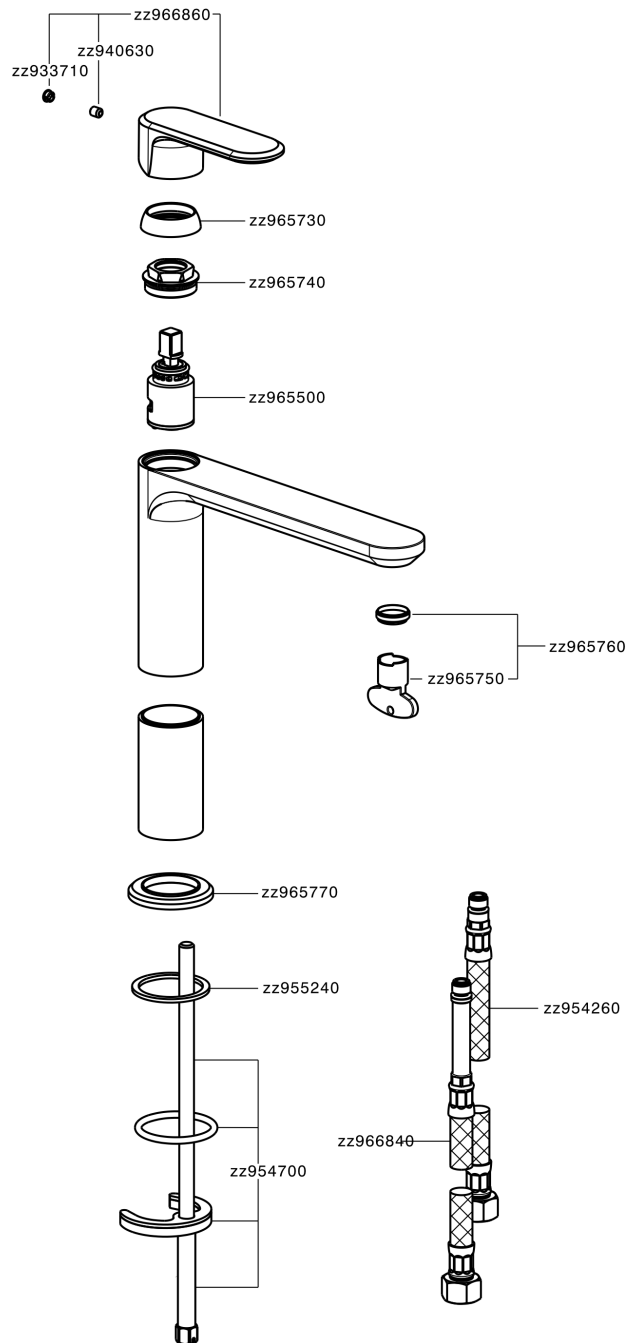

Single lever 'medium' washbasin mixer LEVITY_LY001500

LY001500

<https://en.huberitalia.com/single-lever-medium-washbasin-mixer-levity-ly001500>

2026-03-20