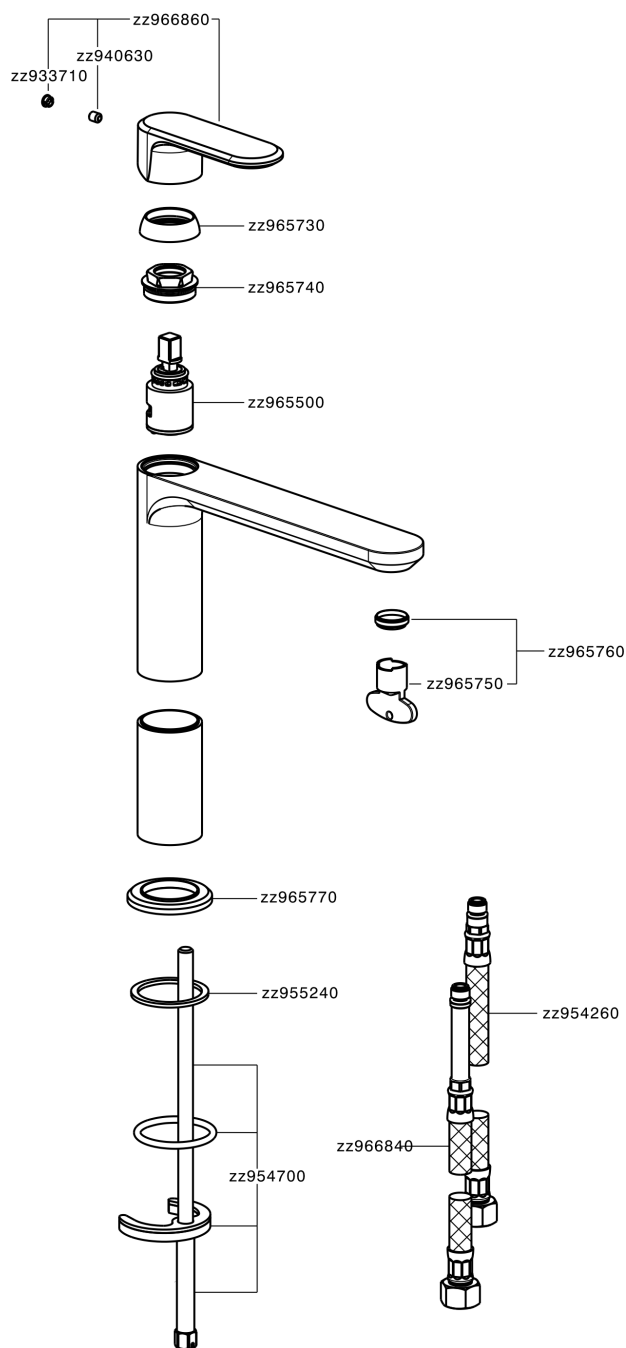

## Single lever 'medium' washbasin mixer LEVITY\_LY001500

MODEL **LY001500**

Single lever 'medium' washbasin mixer, without waste, G.3/8" stainless steel flexible hose

### CHARACTERISTICS

Cartridge Spare Parts **ZZ96550000**

**25 mm Cartridge**

## Single lever 'medium' washbasin mixer LEVITY\_LY001500

LY001500

<https://en.huberitalia.com/single-lever-medium-washbasin-mixer-levity-ly001500>

2026-06-15