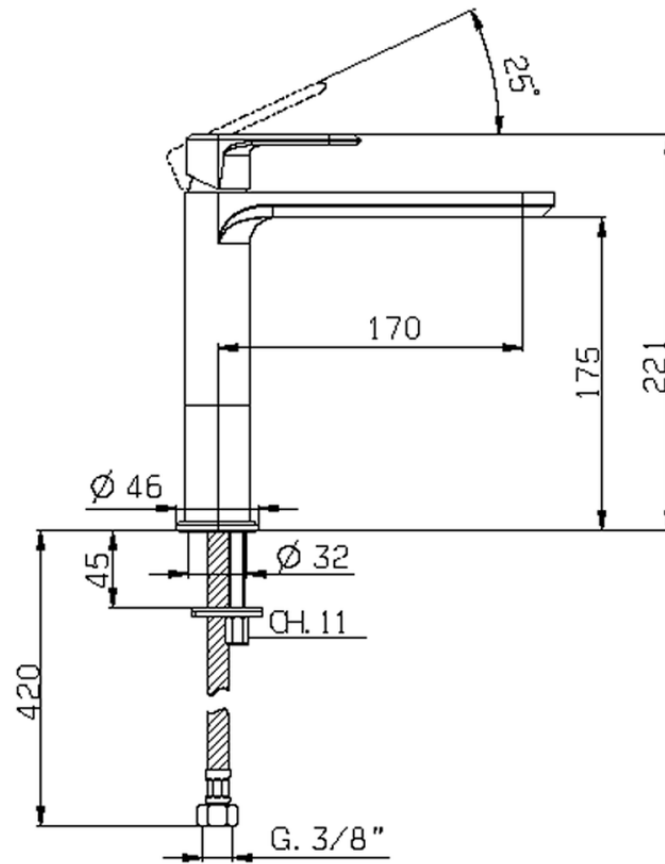

Single lever 'medium' washbasin mixer LEVITY_LY001500

LY001500

<https://en.huberitalia.com/single-lever-medium-washbasin-mixer-levity-ly001500>

2026-06-10