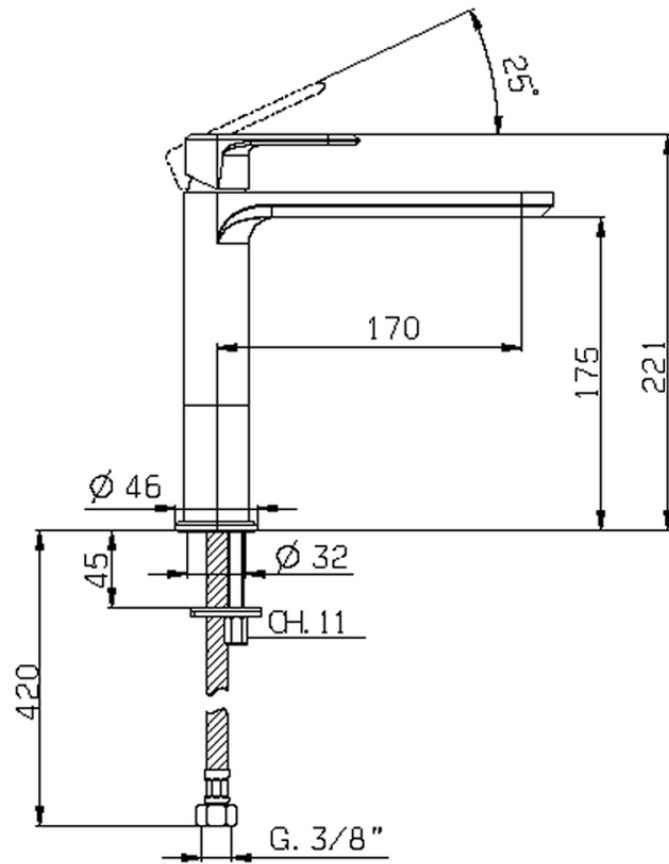

Single lever 'medium' washbasin mixer LEVITY_LY001500

LY001500

<https://en.huberitalia.com/single-lever-medium-washbasin-mixer-levity-ly001500>

2026-06-13