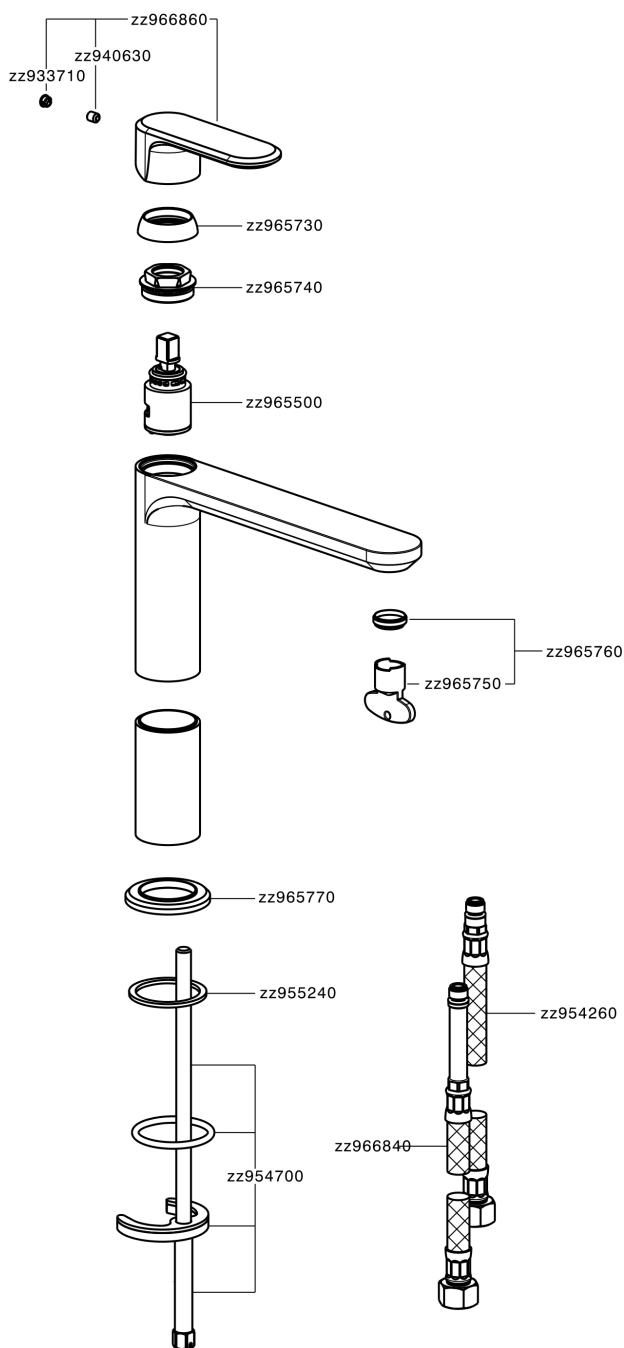

Single lever 'medium' washbasin mixer LEVITY_LY001500

LY001500

<https://en.huberitalia.com/single-lever-medium-washbasin-mixer-levity-ly001500>

2026-06-14